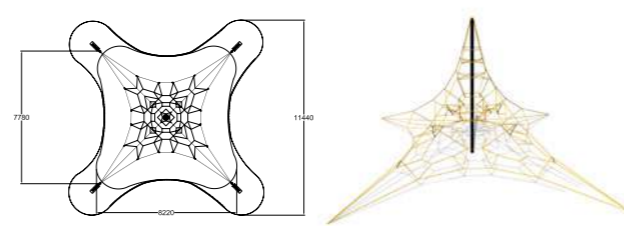

Pyramid Net M

200202 Blue
220202 Yellow

28	700
6+	59,5

Deep mounting.