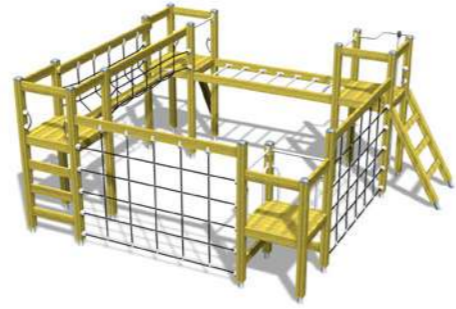

175046
Motoric Track

15	1900
3+	51,5