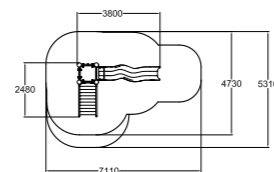

220306
Rений

14	1470
2+	25,8

1 137302M Motoric Track

2 220005 Tantalum