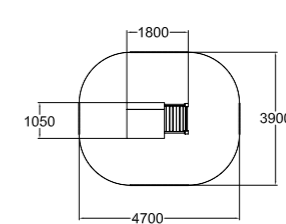

137455M Play House

6	270
1+	0