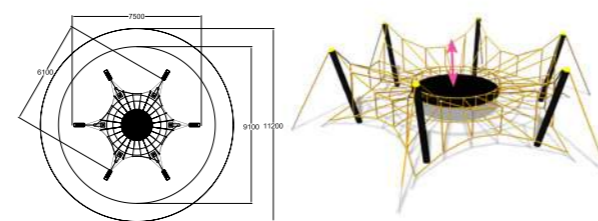

Spider L

200225 Blue
220225 Yellow

34	1500
2+	65,0

Deep mounting.

220230 Apollo