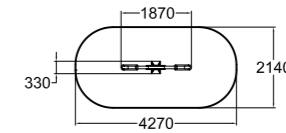

137303M
Grasshopper

Includes a foundation base.
Available in Finno colours.

3	590
2+	8,3