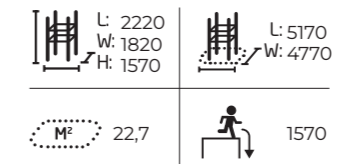

081728M
Vault Square U