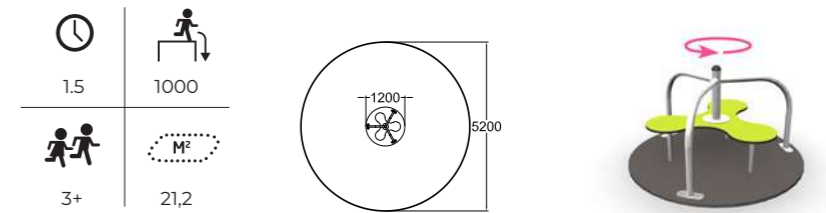

137003M Iodine

Includes a foundation base.