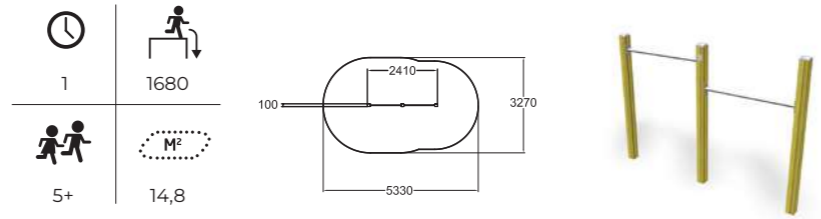

175011
Chinning Bars for 2