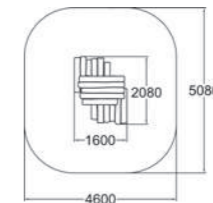

1	580
1+	0

175524 Castle Maximus