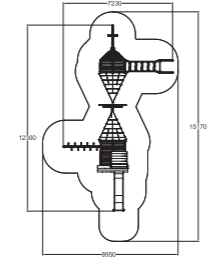

175521 Ship Millicent

36	2330
4+	68

175522 Ship Gloria