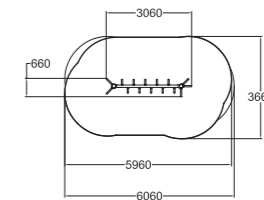

2	900
5+	18,4

175576 Flora Bird's Nest Swing