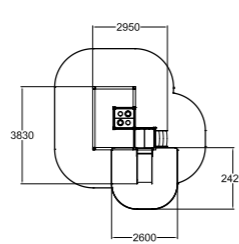

104500M Rosa

Ready-made colour combination,
customisable with configuration.

8	1000
1+	5,9