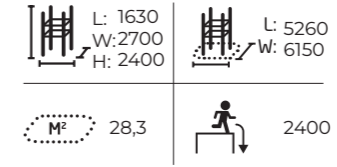

081735M
Base Double S1

081736M
Base Double S2

081731M
Base M

081737M
Base Double M

081732M
Base L

081738M
Base Double L

081780M Spot S1

Size: 7,0 x 7,9 m