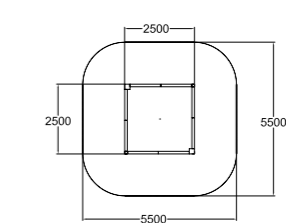

137400M Sandbox

2	310
1+	0