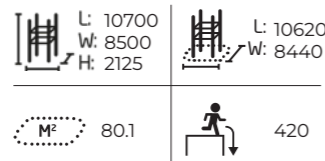

1 081402M Snake Bar

2 081455M Hand Roll

Senior Sport equipment is inclusive.

081500M Senior Park S

Products:
081400M, 081405M,
081410M, 081415M, 081420M,
081425M, 081475M

081510M Senior Park M

Products:
081402M, 081405M, 081410M,
081415M, 081420M, 081425M, 081416M,
081430M, 081435M, 081475M