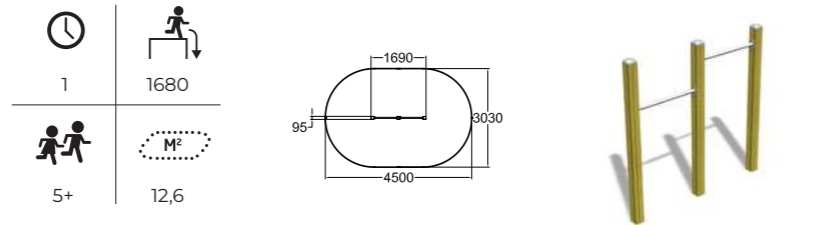

175010
Chinning Bars for 2