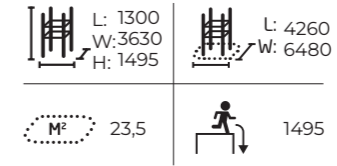

081735M
Base Double S1

081736M
Base Double S2

081731M
Base M

081737M
Base Double M

081732M
Base L

081738M
Base Double L

081780M Spot S1

Size: 7,0 x 7,9 m