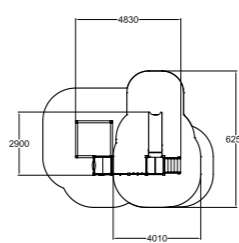

104510M Lisa

Ready-made colour combination,
customisable with configuration.

10	1000
1+	20,7