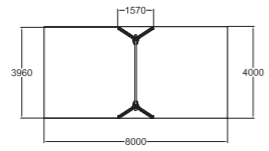

Deep mounting without concreting can be done with foundation plates. Plates and seats (000216/000218/000104/000221/000211) must be ordered separately.

6	1400
4+	25,5

175591
Giant's Comb