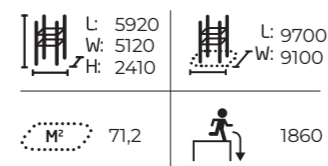

081750M
Cage S

081751M
Cage M