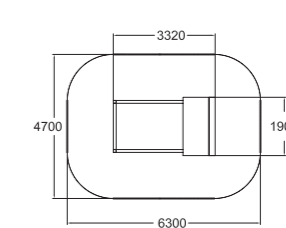

104510M Lisa

Ready-made colour combination,
customisable with configuration.

| | |
|----|------|
| | |
| 10 | 1000 |
| | |
| 1+ | 20,7 |

137407M Play Yard

| | |
|----|-----|
| | |
| 6 | 310 |
| | |
| 1+ | 0 |