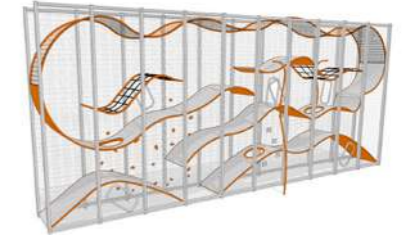

96	 2470
 5+	 72,0

400107ES
Wall-Holla 7
with External Slide