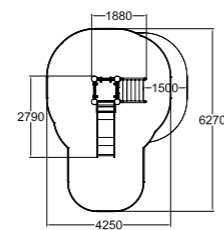

220300
Nickel

10	1000
1+	20,0