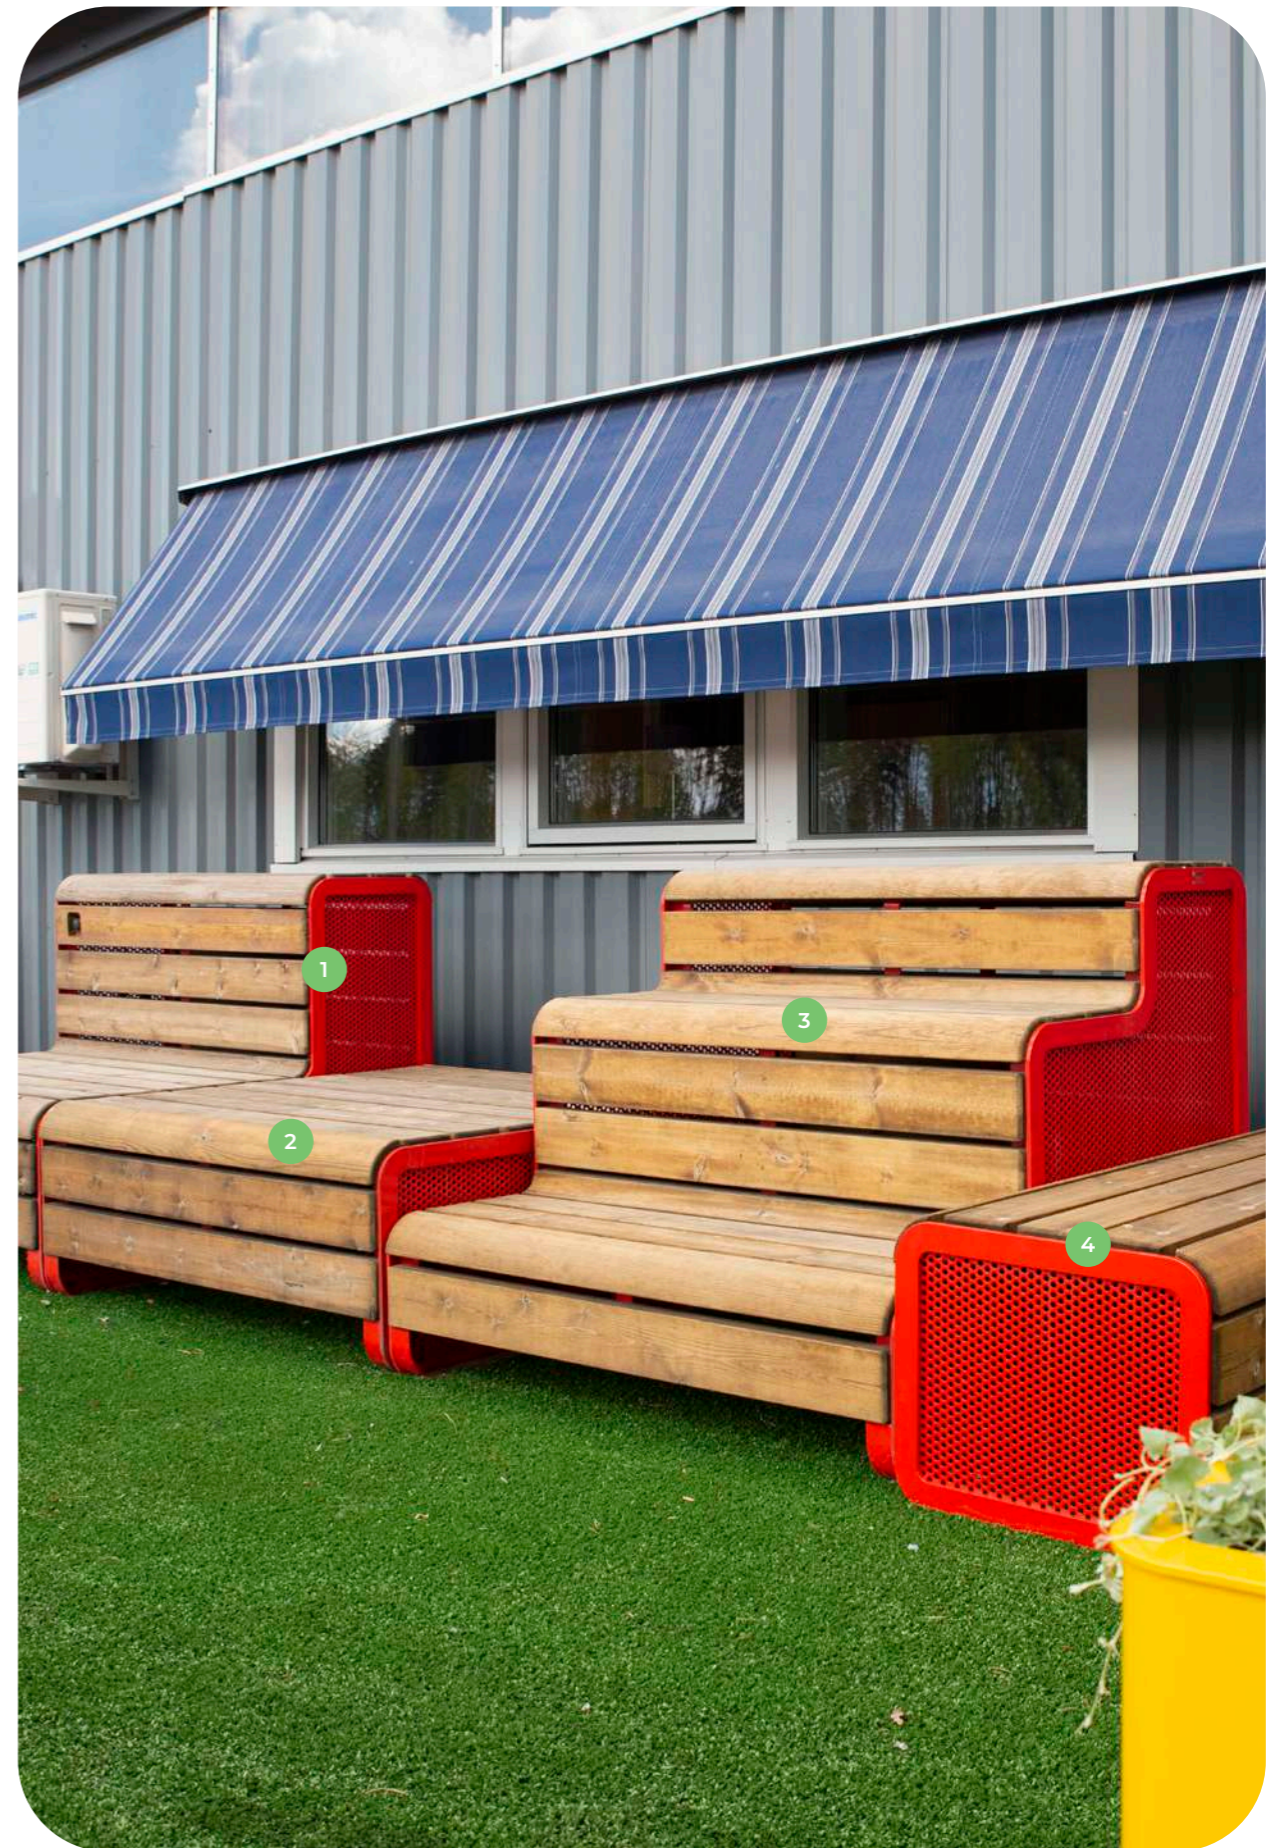

RF3230M
Small pallet
Hot oil preserved
L x W x H: 1230 mm x 570 mm x 465 mm

USB socket available
for Chillout stands and
sofas. Read more at
lappset.com!

- 1 RF3210M Sofa
- 2 RF3200M Pallet
- 3 RF3220M Stand
- 4 RF3230M Small Pallet