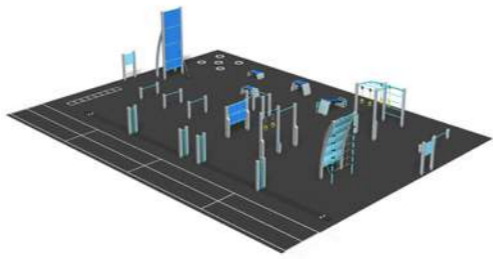

081331M Fitness Park L

Without free weights. Size: 15,5 m x 20 m
Products: 081255M, 081240M, 081230M, 081235M, 081200M, 081201M, 081202M, 081245M, 081225M, 081236M, 081250M, 081220M, 081210M, 081290M

1 081220M Dip   2 081210M Back'n Abs   3 081235M Rope Wall