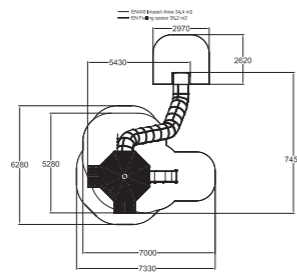

MP0101 Moominhouse

110	1970
1+	34,4