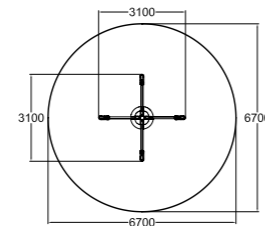

112341
Waltz with Speed
Restrictor

| | |
|---|------|
| | |
| 4 | 1000 |
| | |
| 6 | 35,3 |

220037
Union

Includes a foundation base.

| | |
|----|------|
| | |
| 10 | 290 |
| | |
| 2+ | 19,5 |

137237M
Seesaw