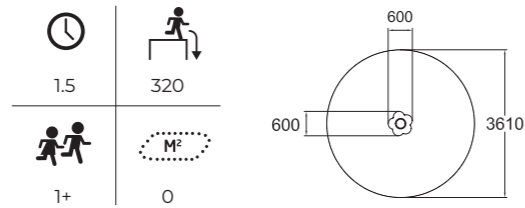

104610M Flower Table

High pressure laminate colour:
RAL 7024, RAL 7040, RAL 3020,
RAL 640-2, RAL 6018, RAL 1003,
RAL 250-3, RAL 4006.