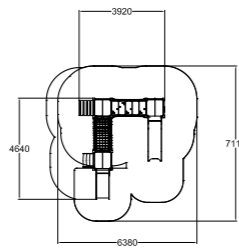

| | |
|----|------|
| | |
| 15 | 1000 |
| | |
| 1+ | 36,4 |

104072M Climbing Frame

Ready-made colour combination,
customisable with configuration.

| | |
|----|------|
| | |
| 9 | 1470 |
| | |
| 3+ | 20,0 |