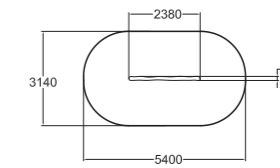

1	370
3+	15,1

175531
Troll Trapeze