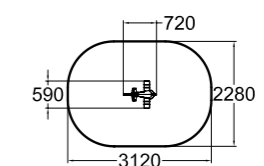

010502
Dog

Deep mounting foundation 005049 or
rubber base 706923 for surface mounting
must be ordered separately.

1	600
2+	6,3