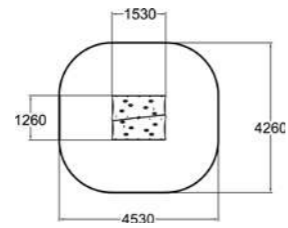

| | |
|----|-----|
| | |
| 1 | 210 |
| | |
| 1+ | 0 |

MP0201 Moominhouse

MP0203
Snufkin's Tent

| | | | |
|--|----|--|------|
| | 2 | | 1470 |
| | 1+ | | 17,4 |

With surface mounting MP0203B.

MP0204
Moomin Log Tunnel