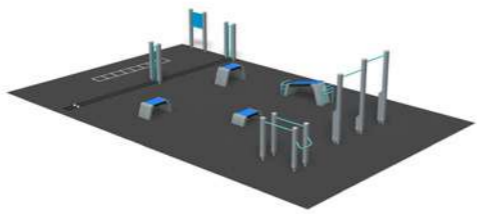

081320M Fitness Park S

Products: 081205M, 081206M, 081255M, 081220M, 081265M, 081200M, 081201M, 081202M, 081210M, 081290M.

081321M Fitness Park S

Without free weights. Size: 13,5 m x 8,5 m.
Products: 081255M, 081220M, 081265M, 081200M, 081201M, 081202M, 081210M, 081290M