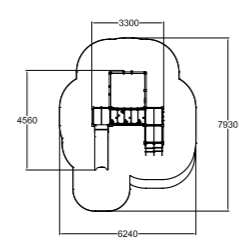

104325M Lucas

Possibility to add two roofs.
Ready-made colour combination,
customisable with configuration.

12	1000
3+	37,9