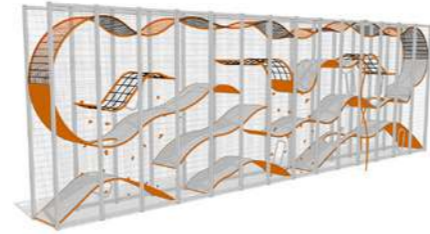

128	 2800
 5+	 92,5

400113G
Wall-Holla 13
with a Goal