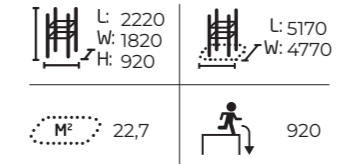

081724M
Vault Square

081728M
Vault Square U