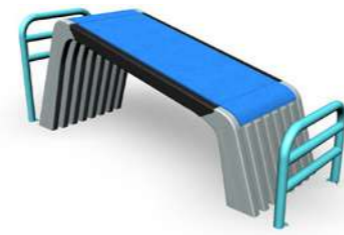

081210M
Back'n Abs

L: 1865 W: 560 H: 685	L: 3970 W: 3560
12.2	685