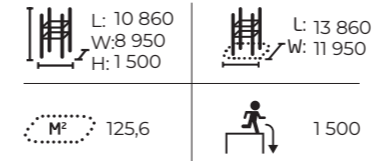

081790M TAG 1 – High and Low

Size: 10,9 x 9 m

Products:
081702M, 081712M, 081720M, 081721M, 081723M, 081730M,
081731M, 081736M, 910328.

TAG 1 is designed to comply with EN16899 standard.
Surface not included.