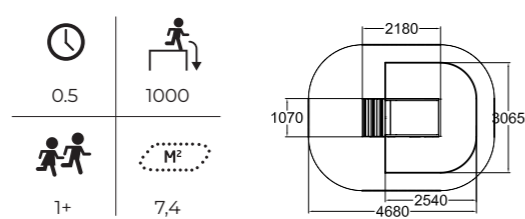

M96009 ☀️ Castle

104333M Ella

104620M ☀️ Tube Tunnel

Available in Finno colours.

104625M ☀️ Long Tube Tunnel

Available in Finno colours.

M96371 ☀️ Ladybird Playhouse

M96254 ☀️ Airplane