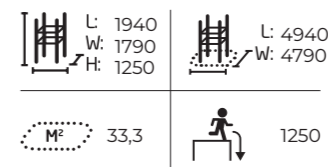

081750M
Cage S

081751M
Cage M