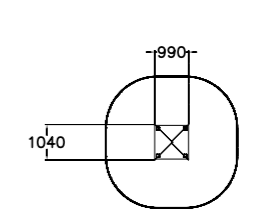

104300M Play House

Ready-made colour combination,
customisable with configuration.

3	0
1+	0