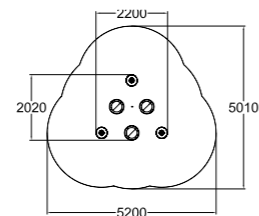

112341
Waltz with Speed
Restrictor

| | |
|---|------|
| | |
| 4 | 1000 |
| | |
| 6 | 35,3 |

220037
Union

Includes a foundation base.

| | |
|----|------|
| | |
| 10 | 290 |
| | |
| 2+ | 19,5 |

137237M
Seesaw