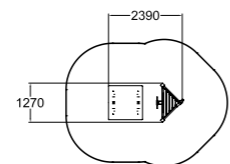

137815 Play Boat

Ready-made colour combination, customisable with configuration.

 5	 270
 1+	 0