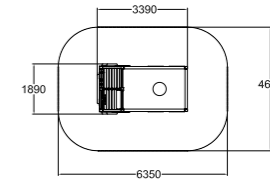

137910 Sand Truck

Deep mounting. Ready-made colour combination, customisable with configuration.

 10,5	 570
 1+	 0

137840 Santa Maria