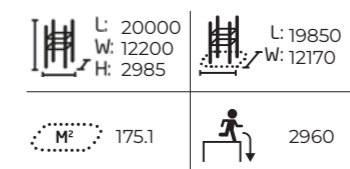

081305M Fitness Track M

Without free weights.
Products: 081290M, 081200M, 081201M, 081250M, 081282M, 081235M, 081245M, 081280M, 081236M, 081230M, 081225M