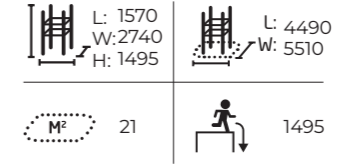

081735M
Base Double S1

081736M
Base Double S2

081731M
Base M

081737M
Base Double M

081732M
Base L

081738M
Base Double L

081780M Spot S1

Size: 7,0 x 7,9 m