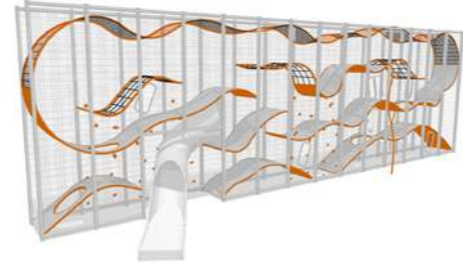

128	 2800
 5+	 100,4

400114
Wall-Holla 14