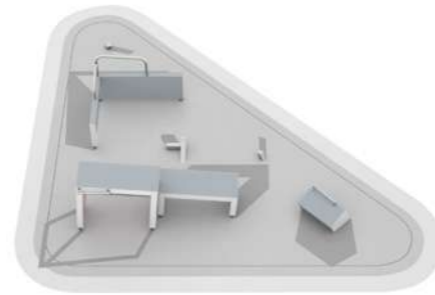

081765M Module 6: Hanging & Cat Leap

Size: 9,1 x 2,7 m

Products:
Dex Landing (081701M), Dex Box (081702M), Block M 081741M, Cage S (081750M), Base Double M (081737M).

See lappset.com for detailed product information.