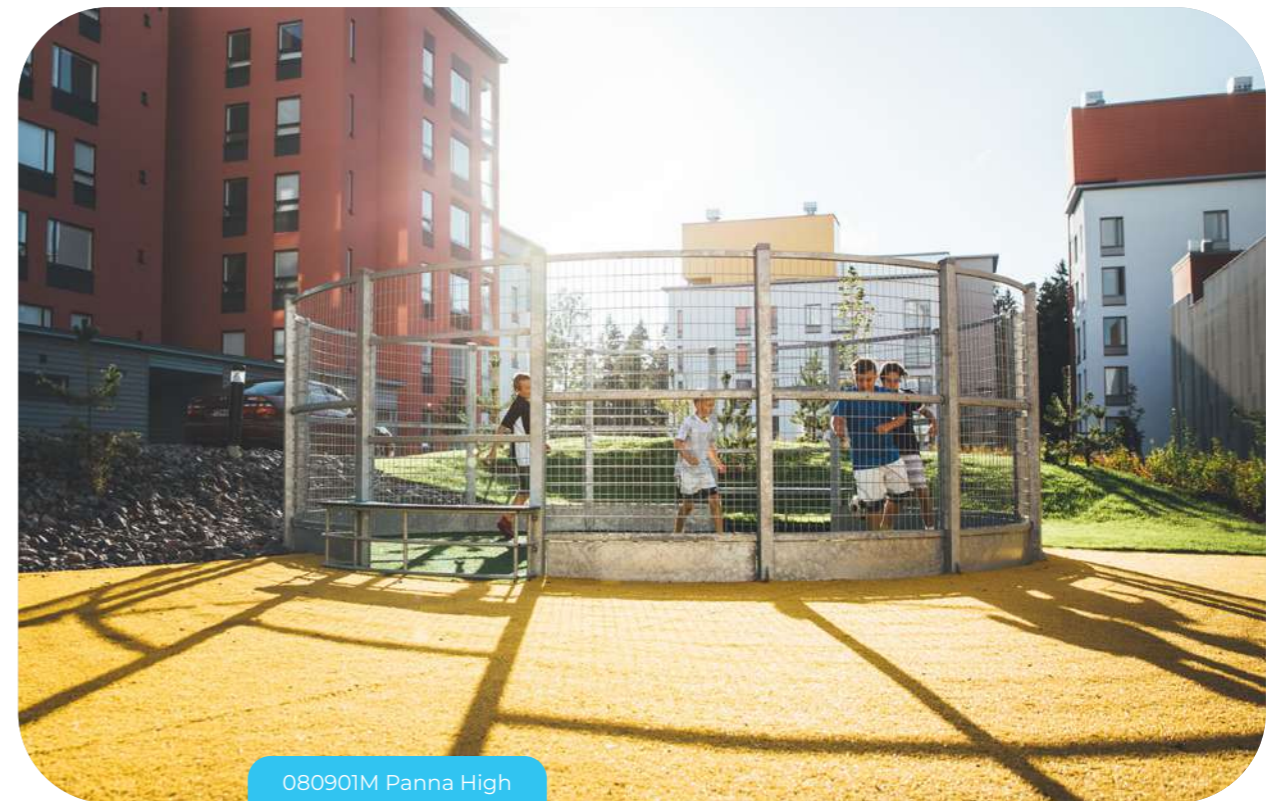

080841M
Ace Arena

8 colour options for laminate walls: Blue RAL 640-2, Dark grey RAL 7024, Fuchsia RAL 4006, Green RAL 6018, Light grey RAL 7040, Lime green RAL 250-3, Red RAL 3020, Yellow RAL 1003

080840M
Ace Ball Point

8 colour options for laminate walls: Blue RAL 640-2, Dark grey RAL 7024, Fuchsia RAL 4006, Green RAL 6018, Light grey RAL 7040, Lime green RAL 250-3, Red RAL 3020, Yellow RAL 1003

080842M
Ace Arena 13x26

8 colour options for laminate walls: Blue RAL 640-2, Dark grey RAL 7024, Fuchsia RAL 4006, Green RAL 6018, Light grey RAL 7040, Lime green RAL 250-3, Red RAL 3020, Yellow RAL 1003

080843M
Ace Arena 15x30

8 colour options for laminate walls: Blue RAL 640-2, Dark grey RAL 7024, Fuchsia RAL 4006, Green RAL 6018, Light grey RAL 7040, Lime green RAL 250-3, Red RAL 3020, Yellow RAL 1003

080851
Metal Arena

Deep mounting.

080901M
Panna High

Accessory: 702623 Installation stones.
7 colour options for metal posts: Blue RAL 640-2, Fuchsia RAL 4006, Green RAL 6018, Light grey RAL 7040, Lime green RAL 250-3, Red RAL 3020, Yellow RAL 1003

080902M
Panna Low

Accessory: 702623 Installation stones.
7 colour options for metal posts: Blue RAL 640-2, Fuchsia RAL 4006, Green RAL 6018, Light grey RAL 7040, Lime green RAL 250-3, Red RAL 3020, Yellow RAL 1003

080905M
Panna Arena

7 colour options for metal posts: Blue RAL 640-2, Fuchsia RAL 4006, Green RAL 6018, Light grey RAL 7040, Lime green RAL 250-3, Red RAL 3020, Yellow RAL 1003

080901M Panna High

Check out the accessories and read more about the products: lappset.com

Colour options for arenas: