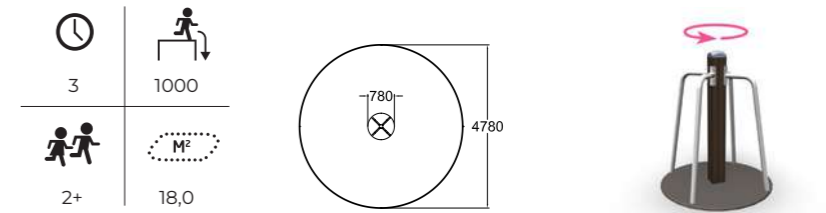

137033M Carousel

Includes a foundation base.