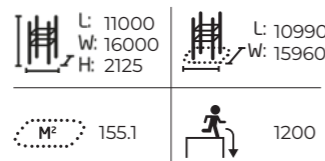

081530M Senior Park XL

Products:
081402M, 081405M, 081410M, 081406M,
081415M, 081420M, 081425M, 081416M,
081430M, 0814445M, 081435M, 081438M,
081440M, 081450M, 081455M, 081460M,
081465M, 081470M, 081400M, 081475M