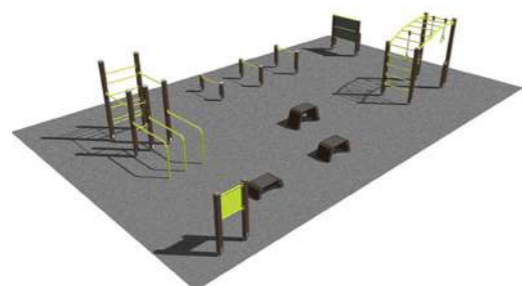

L05376
Streetworkout & Fitness 3

Products:
081650M, 081250M, 081236M,
081230M, 081200M, 081201M,
081202M, 081290M

081250M Jumper