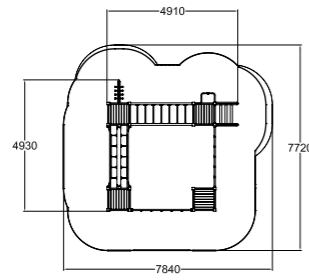

175046
Motoric Track

15	1900
3+	51,5