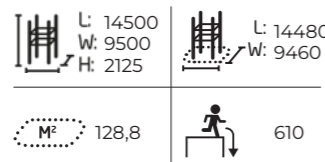

081520M Senior Park L

Products:
081402M, 081405M, 081410M, 081406M,
081415M, 081420M, 081425M, 081416M,
081430M, 081435M, 081438M, 081440M,
081445M, 081450M, 081400M, 081455M,
081475M