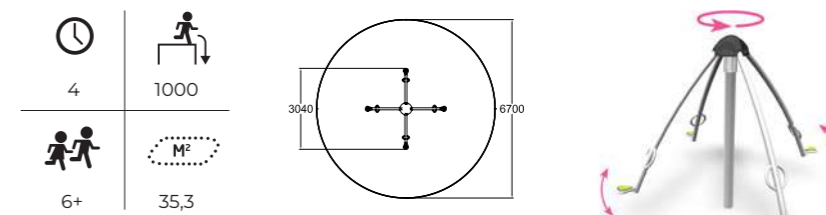

137042M Xspeed

Includes a foundation base.