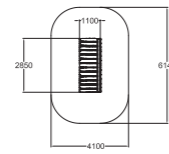

MP0201 Moomin Bridge

| | |
|----|------|
| | |
| 4 | 510 |
| | |
| 1+ | 34,4 |

MP0202 Moomin Hammock

| | |
|----|------|
| | |
| 1 | 1000 |
| | |
| 2+ | 15 |

With surface mounting MP0202B

Moomin Flower

MP0301 Blue
MP0302 Red
MP0303 Yellow