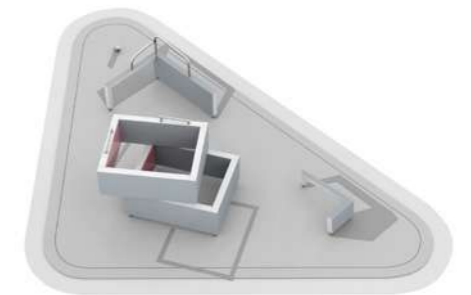

081763M Module 4: Cat Leap & Underbar

Size: 5,9 x 6,4 m

Products:
Dex Step (081700M), Vault M (081721M), Vault LXU (081727M), Base Pile (081734M).

See lappset.com for detailed product information.