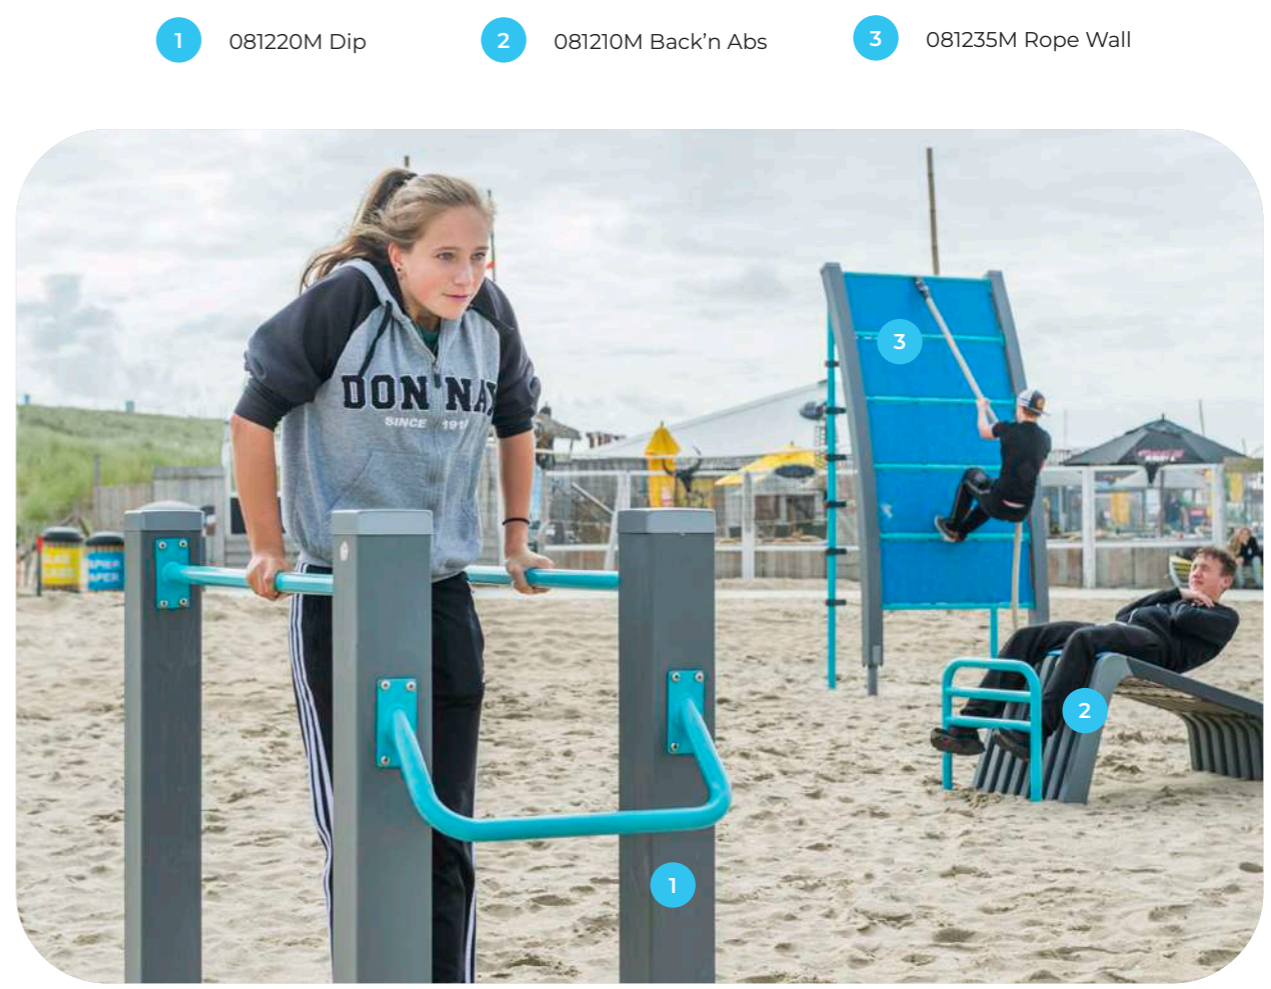

081331M Fitness Park L

Without free weights. Size: 15,5 m x 20 m
Products: 081255M, 081240M, 081230M, 081235M, 081200M, 081201M, 081202M, 081245M, 081225M, 081236M, 081250M, 081220M, 081210M, 081290M

1 081220M Dip   2 081210M Back'n Abs   3 081235M Rope Wall

Choose from four ready-made colour themes, or design your own colourful solution!
Learn more about products and theme colours: lappset.com

081305M Fitness Track M

Without free weights.
Products: 081290M, 081200M, 081201M, 081250M, 081282M, 081235M, 081245M, 081280M, 081236M, 081230M, 081225M