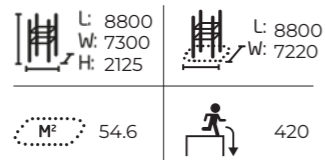

1 081402M Snake Bar

2 081455M Hand Roll

Senior Sport equipment is inclusive.

081500M Senior Park S

Products:
081400M, 081405M,
081410M, 081415M, 081420M,
081425M, 081475M

081510M Senior Park M

Products:
081402M, 081405M, 081410M,
081415M, 081420M, 081425M, 081416M,
081430M, 081435M, 081475M