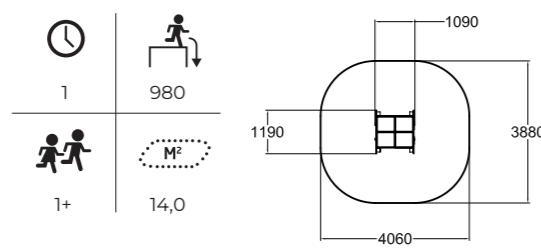

104620M ☀️ Tube Tunnel

Available in Finno colours.