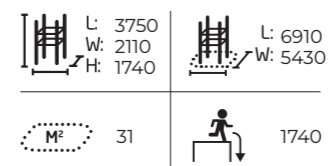

081750M
Cage S

081751M
Cage M