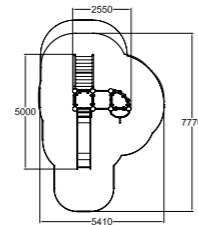

220340
Osmium

24	1470
2+	30,2