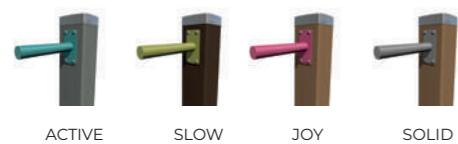

Choose from four ready-made colour themes, or design your own colourful solution!

Learn more about products and theme colours: lappset.com