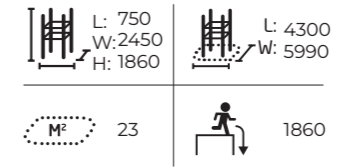

081730M
Base S

081731M
Base M

081732M
Base L