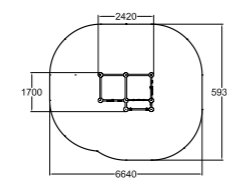

15		2530
	5+		34,2

Custom designed Wall Bouldering