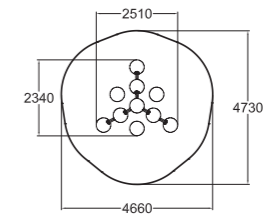

220505 Pyramid Climber yellow/black.

| | |
|----|------|
| | |
| 11 | 1510 |
| | |
| 4+ | 17,1 |

160000 Foundation

For products 160005, 220505

160001 Precision Ball

Includes a foundation base.
220501 yellow, 220502 black.