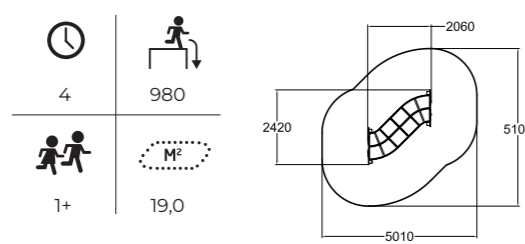

104625M ☀️ Long Tube Tunnel

Available in Finno colours.