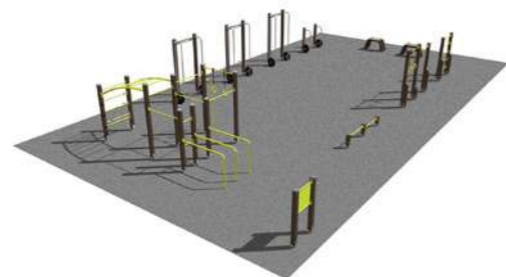

L05375
Streetworkout & Fitness 2

Products:
081657M, 081207M, 081206M,
081205M, 081275M, 081470M x 2,
081282M, 081245M, 081225M, 081290M