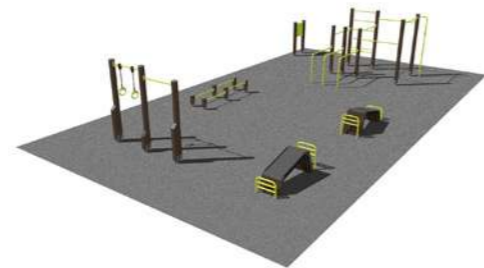

081290M
Info Sign

L05374
Streetworkout & Fitness 1

Products:
081245M, 081225M x 2,
081290M, 081655M, 081210M
x 2