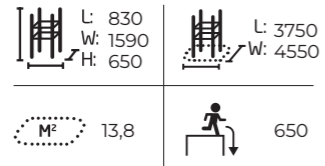

081724M
Vault Square

081728M
Vault Square U