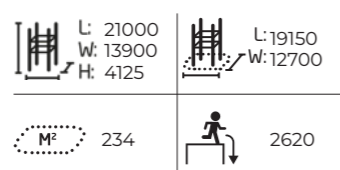

081325M Fitness Park M

Products: 081290M x 2, 081200M, 081201M, 081202M, 081255M, 081210M, 081220M, 081265M, 081205M, 081206M, 081207M, 081275M, 081230M, 081236M, 081240M, 081250M.