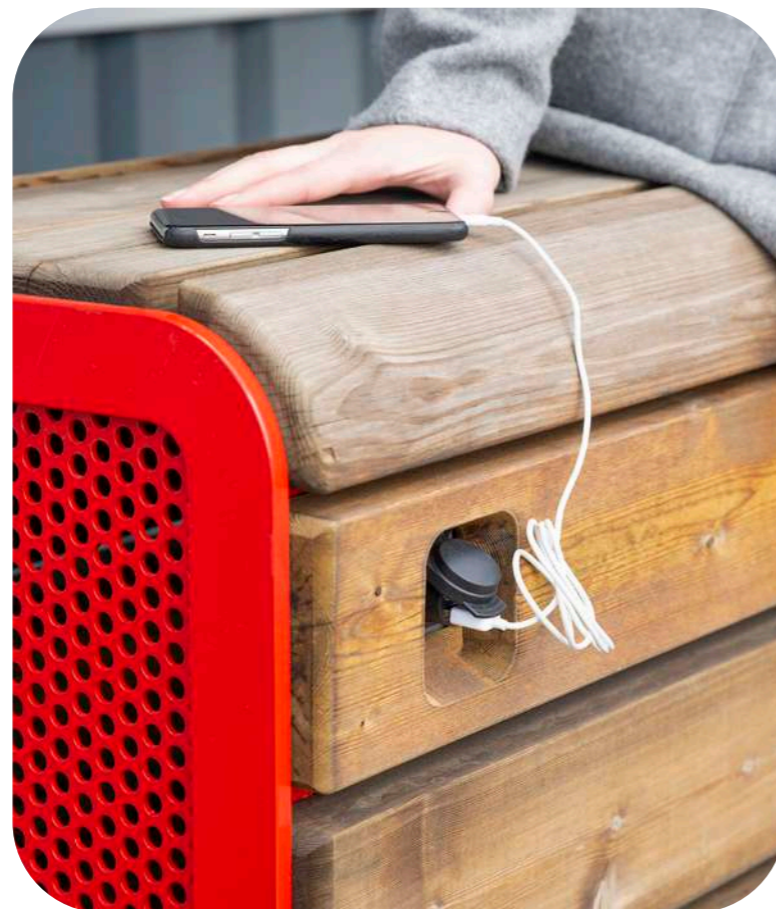

RF3230M
Small pallet
Hot oil preserved
L x W x H: 1230 mm x 570 mm x 465 mm

USB socket available
for Chillout stands and
sofas. Read more at
lappset.com!

- 1 RF3210M Sofa
- 2 RF3200M Pallet
- 3 RF3220M Stand
- 4 RF3230M Small Pallet