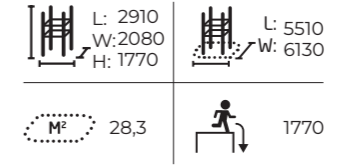

081735M
Base Double S1

081736M
Base Double S2

081731M
Base M

081737M
Base Double M

081732M
Base L

081738M
Base Double L

081780M Spot S1

Size: 7,0 x 7,9 m