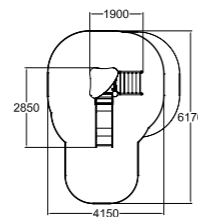

220304
Argon

12	1000
1+	19,5