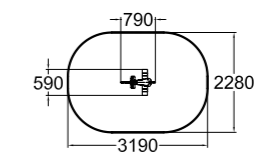

010501
Horse

Deep mounting foundation
005049 or rubber base 706923 for
surface mounting must be ordered
separately.

1	600
2+	6,4