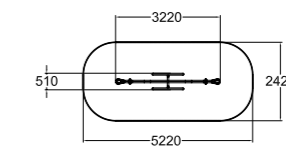

175070
Seesaw

| | |
|----|------|
| | |
| 3 | 1200 |
| | |
| 3+ | 11,0 |

220050
Seesaw

Includes a foundation base.

| | |
|----|------|
| | |
| 3 | 1100 |
| | |
| 3+ | 11,8 |

010501
Horse

Deep mounting foundation
005049 or rubber base 706923 for
surface mounting must be ordered
separately.