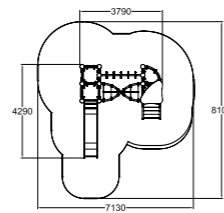

220338
Cesium

| | |
|----|------|
| | |
| 28 | 2250 |
| | |
| 3+ | 39,9 |

220001M
Terbium

| | |
|----|------|
| | |
| 4 | 1000 |
| | |
| 1+ | 11,6 |

Order seat separately (000216). Deep mounting without concreting can be done with foundation plates (not included). RAL7024, RAL9023, hot-dip galvanized.