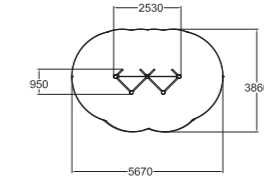

| | |
|----|------|
| | |
| 4 | 600 |
| | |
| 5+ | 18,0 |

175575
Forest Elf's Swing

Deep mounting without concreting can be done with foundation plates. Plates and seats (000216/000218/000104/000221/000211) must be ordered separately.