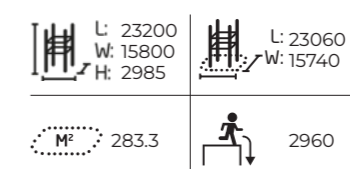

081310M Fitness Track L

Without free weights.
Products: 081290M, 081200M, 081201M, 081250M, 081282M, 081235M, 081245M, 081280M, 081236M, 081230M, 081225M