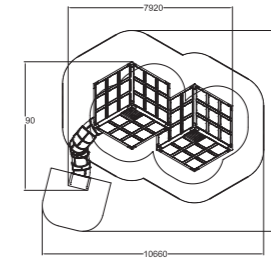

The design of the Halo range was awarded with the German Design Award in 2016.

239010M
Halo
Diamond 1

| | | | |
|--|----|--|------|
| | 28 | | 1000 |
| | 3+ | | 7,4 |

239020M
Halo
Diamond 2

| | | | |
|--|----|--|------|
| | 54 | | 1950 |
| | 3+ | | 16,6 |