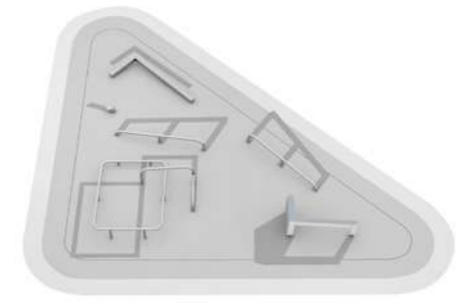

081761M Module 2: Balance & Foot Placement

Size: 5,9 x 5,9 m

Products:
Dex Step (081700M), Dex Beam (081703M), 2 x Rail Line (081710M), Rail Square (081713M), Rail Corner Low (081711M), Vault M (081721M).

See lappset.com for detailed product information.