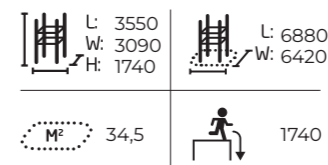

081750M
Cage S

081751M
Cage M