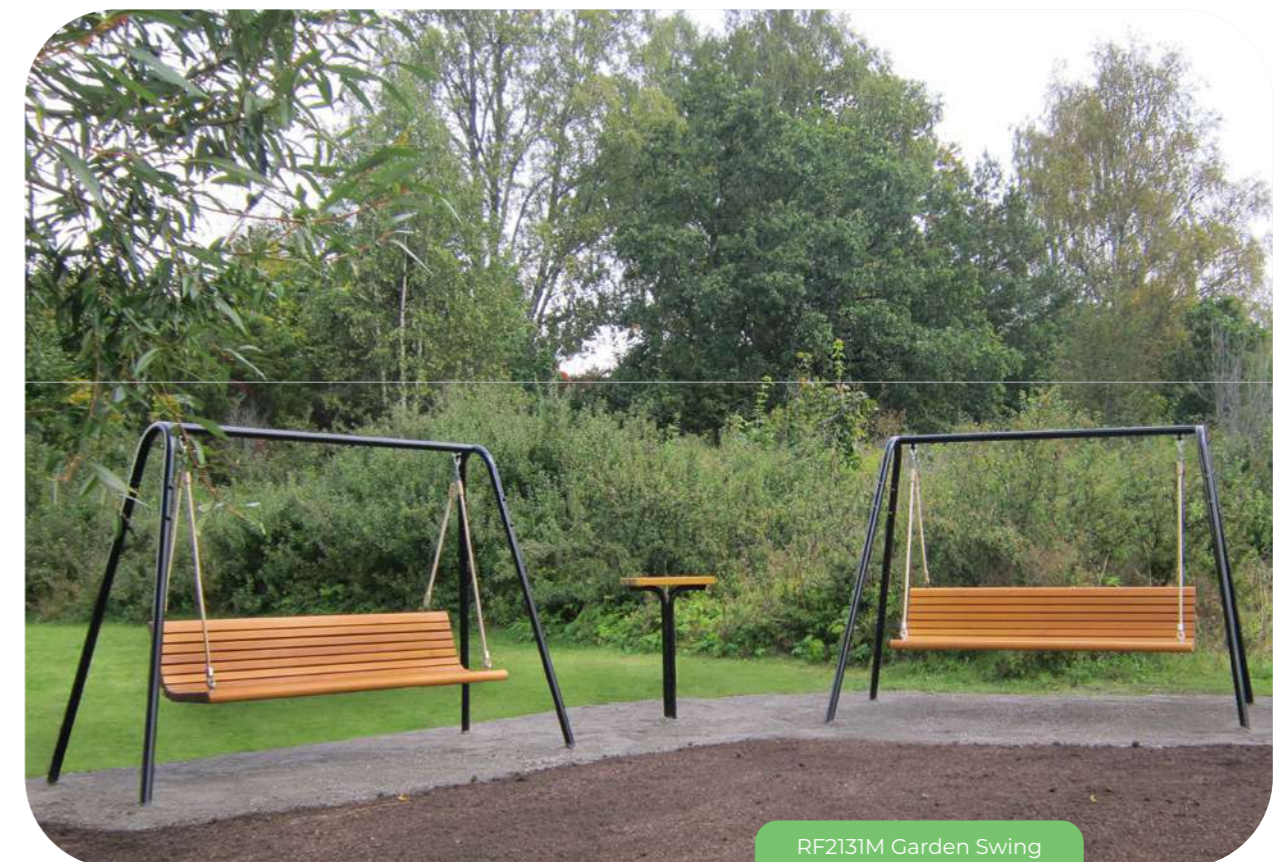

RF2202M Sofa

L x W x H: 1750 mm x 590 mm x 840 mm
Seat height 520 mm.
Stackable. Pine.

The chain restricts the movement of the swing.

RF2131M Garden Swing

Park Place, House and Finno

Design:
Lappset Design