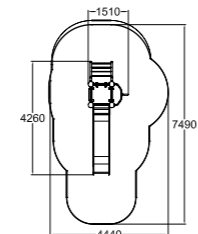

220305
Nitrogen

12	1470
3+	24,9