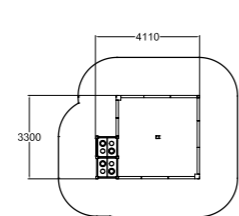

104512M Sofia

Ready-made colour combination,
customisable with configuration.

5	570
1+	0