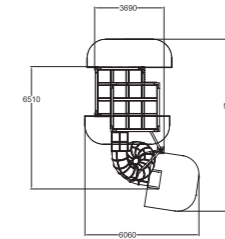

239023M
Halo
Cubic

	44		1000
	6+		7,4