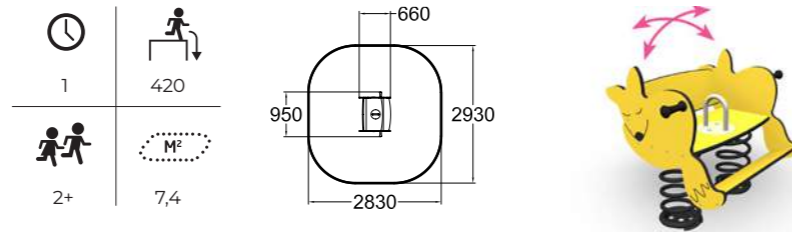

010710 Fox

Deep mounting foundation 705998 or 2x rubber bases 706923 for surface mounting must be ordered separately.