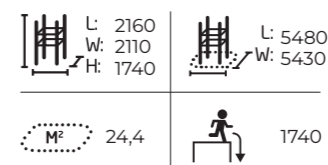

081750M
Cage S

081751M
Cage M