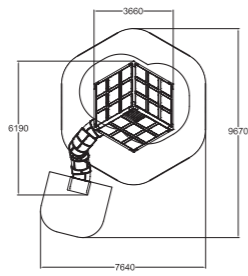

239010M
Halo
Diamond 1

	28		1000
	3+		7,4