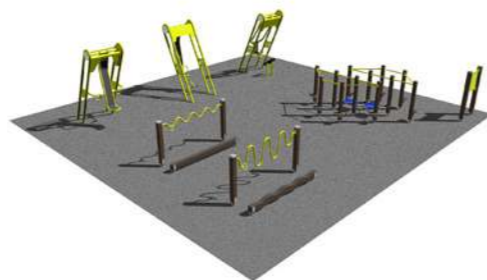

L05377 Senior Park, Strength and Balance

Products:
081005M, 081006M, 081011M,
120031M, 081475M, 081405M,
081400M, 081406M, 081402M