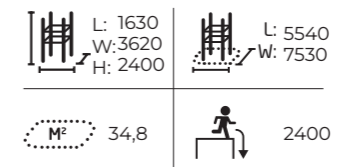

081735M
Base Double S1

081736M
Base Double S2

081731M
Base M

081737M
Base Double M

081732M
Base L

081738M
Base Double L

081780M Spot S1

Size: 7,0 x 7,9 m