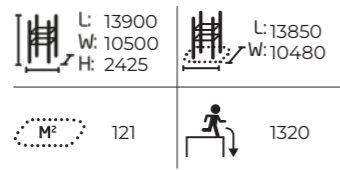

081320M Fitness Park S

Products: 081205M, 081206M, 081255M, 081220M, 081265M, 081200M, 081201M, 081202M, 081210M, 081290M.