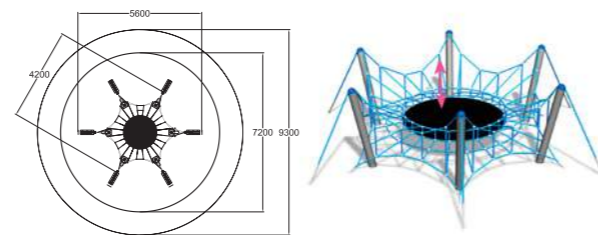

Deep mounting.

Spider M

200220 Blue
220220 Yellow

| | |
|---|---|
|  |  |
| 34 | 1200 |
|  |  |
| 2+ | 40,7 |

Deep mounting.

Spider L

200225 Blue
220225 Yellow

| | |
|---|---|
|  |  |
| 34 | 1500 |
|  |  |
| 2+ | 65,0 |