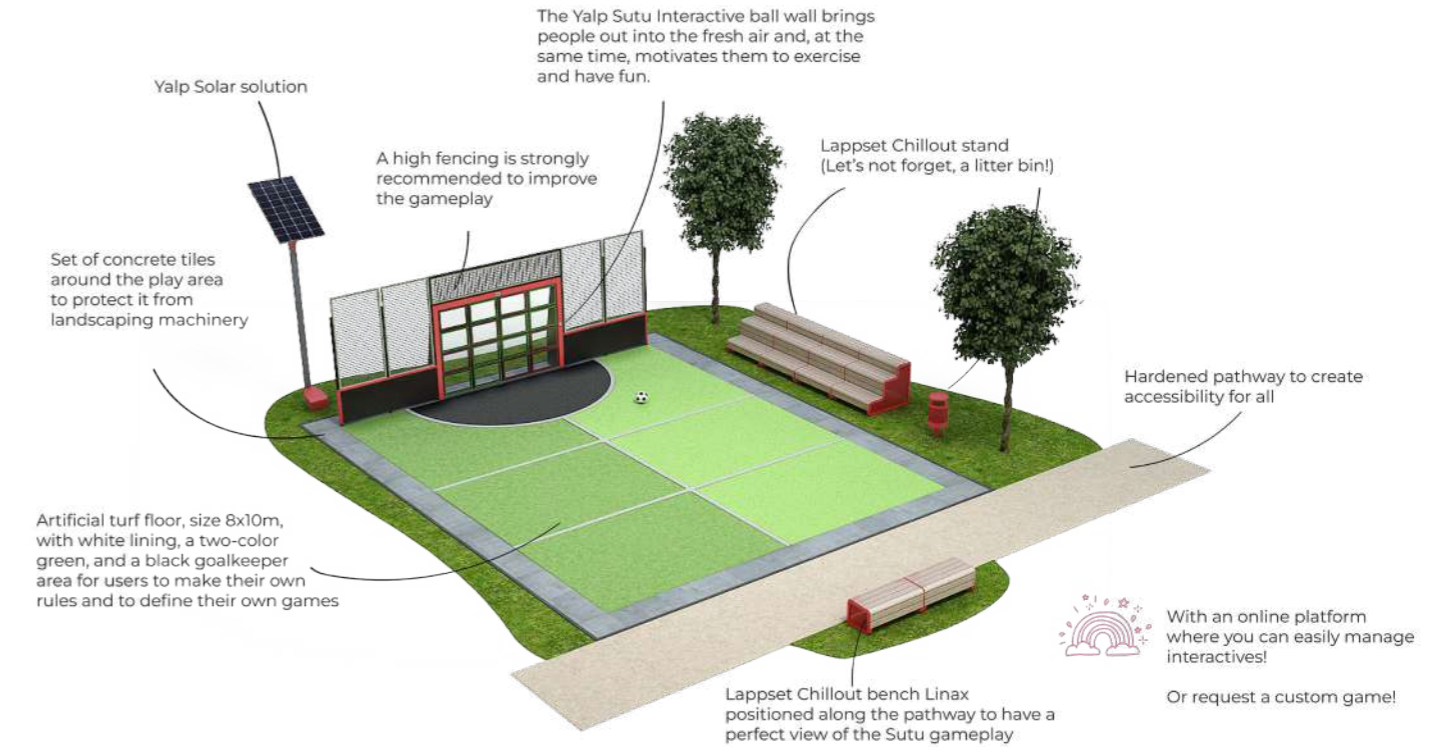

Lappset Sutu Recommended Layout

Design Template

Scan or click here to download the design template

What It Includes

YA3550	Lappset Sutu Interactive ball wall
YA3556D	Sutu deep mount kit
YA3555L	Lappset boarding fence L size 26.08 x 9.18 ft (7.95 x 2.8m) (width x height)
YA3070D	Highfence deep mount kit
YA3200	Lappset Solar post
YA3230	Solar deep mount kit
YA3201	Color option Lappset Solar post (red, RAL3000)
YA8710	861.12 ft² (80 m²) multiple color artificial turf
YA8539	Custom Sutu game
YA8566	Lappset Sutu Carefree pack
NF3233	Lappset Chillout bench Linax*
NF3223	Lappset Chillout stand*
NF2485	Lappset Nestor Litter bin*
	*Please refer to the Lappset Park Catalogue for more info and color options of the Park products