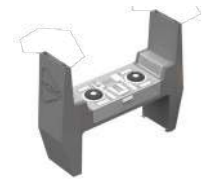

Elements to Design Your Own Lappset Fono

YA3702G0 Lappset Fono DJ-Booth (bare), without roof and seating elements