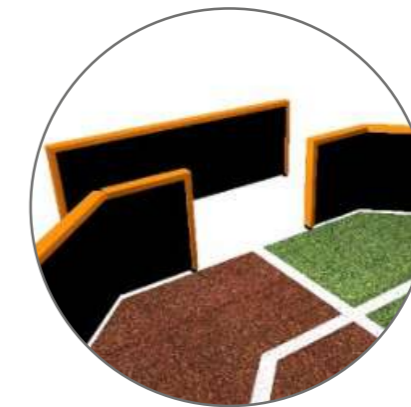

Specifications Offset Entrance

Optional offset entrance

Width entrance	43.33" (1100 mm) (HPL and Grid boading) 39.37" (1000 mm) (Lappset Ace Arena boarding)
Minimal distance offset part	Variable
Dimensions offset part	7'6 1/2" x 2' 7 1/2" (2,3 x 0,8m) (W x H) (default HPL and Grid boarding) Variable (Lappset Ace Arena boarding)

HPL and Grid boarding