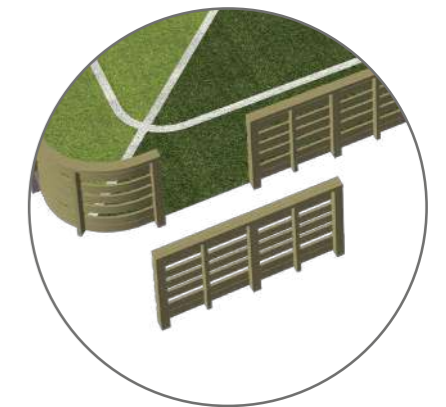

Lappset Ace Arena boarding