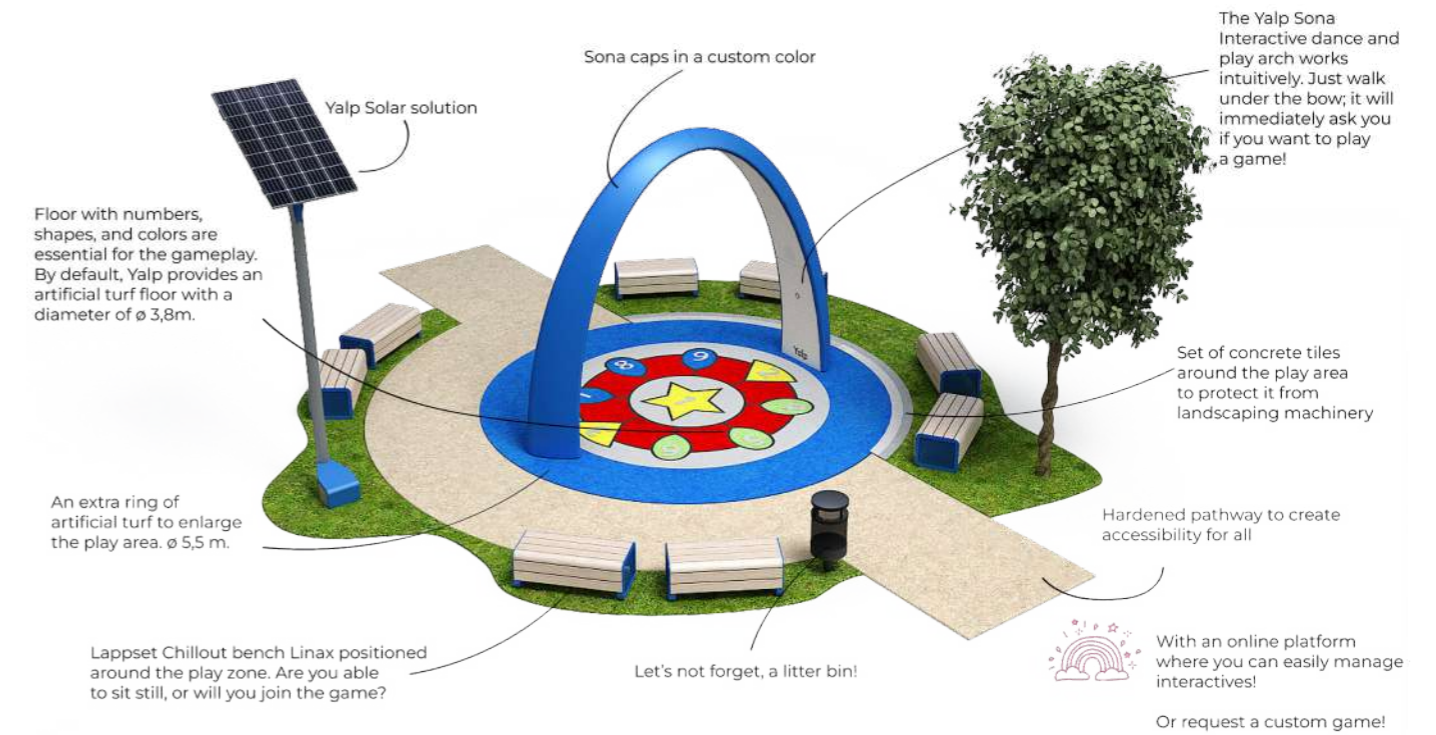

Lappset Sona Recommended Layout

Design Template

Scan or click here to download the design template

What It Includes

YA3500	Lappset Sona Interactive dance & play arch, incl. Funky Floor
YA3531D1	Sona Deep Mount Kit (to use with concrete) - Default
YA3525	Custom color Lappset Sona caps
YA3200	Lappset Solar Post
YA3230	Solar Deep Mount Kit (to use with concrete)
YA3201	Different color options Y-shape Solar
YA35331	Extra ring of artificial turf in blue color
YA8539	Custom Sona game
YA8556	Lappset Sona Carefree pack
NF3233	Lappset Chillout bench Linax*
NF2485	Lappset Nestor Litter bin*
	*Please refer to the Lappset Park Catalogue for more info and color options of the Park products