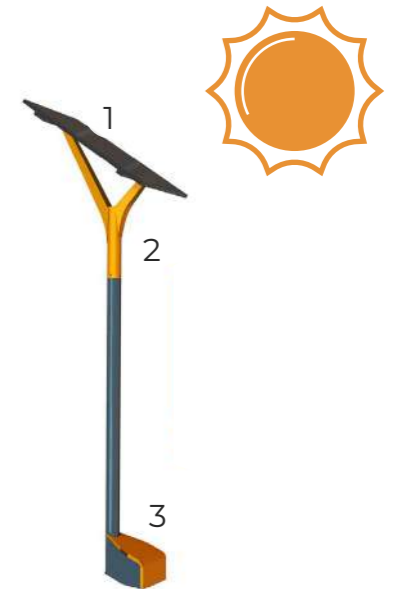

Basic product

YA3200	Lappset Solar Post, Default RAL Color Combo: RAL7024 Dark Grey (Post) and RAL9005 Black (Panel). Y-Shape Default Color Options: RAL9005 Black, RAL5015 Blue, RAL3000 Red, or RAL2000 Orange
YA3200-MG	Lappset Solar post in marine grade

New

Color options

YA3201	Different color options Y-shape Solar

Installation options

YA3230	Solar Deep Mount Kit (to use with concrete)

YA3231	Solar Surface Mount Kit