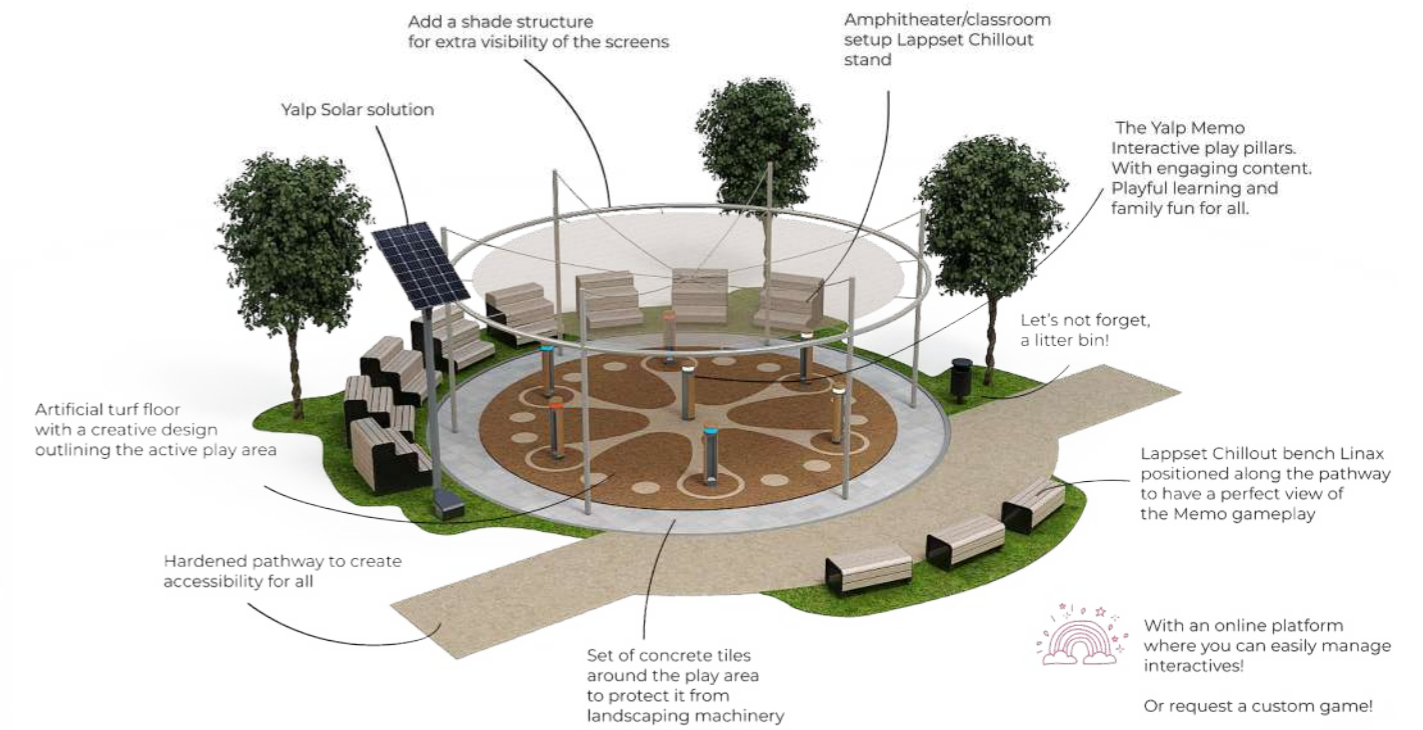

Lappset Memo Recommended Layout

Design Template

Scan or click here to download the design template

What It Includes

YA3900	Lappset Memo Interactive play pillars (7)
YA3930D	Memo deep mount kit
YA3907	Memo wooden top and side caps
YA3200	Lappset Solar post
YA3230	Solar deep mount kit
YA3201	Color option Lappset Solar post (black, RAL9005)
YA3904	Different color Memo flooring in double brown color
YA8539	Custom Memo game
YA8586	Lappset Memo Carefree pack
NF3233	Lappset Chillout bench Linax*
NF3223	Lappset Chillout stand*
NF2485	Lappset Nestor Litter bin*
*Please refer to the Lappset Park Catalogue for more info and color options of the Park products