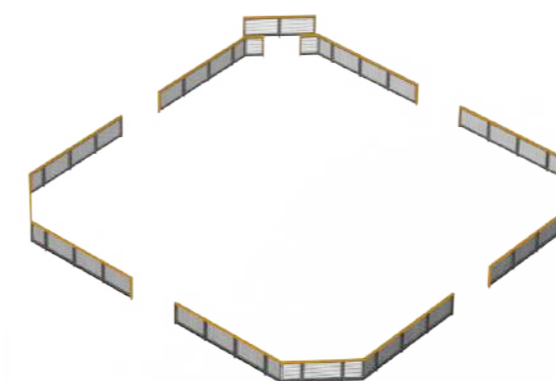

HPL boarding options, including offset entrance

YA3807L 42.65 x 42.65 ft

YA3807L Lappset Toro Sports HPL boarding 42' 7 3/4" x 42' 7 3/4" approx. (13 x 13m) for the Toro goals. Excluding artificial turf and Toro goals. - Including offset entrance

YA3807M Lappset Toro Sports HPL boarding 35' 1 1/4" x 35' 1 1/4" approx. (10,7 x 10,7m) for Toro goals. Excluding artificial turf and Toro goals - Including offset entrance

Grid boarding options, including offset entrance