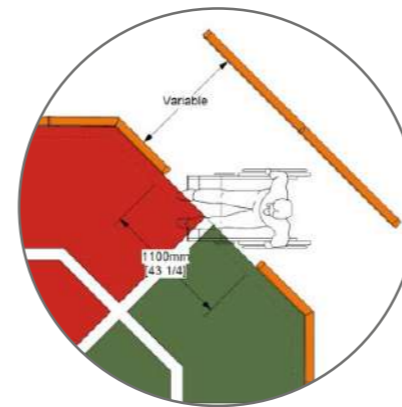

Specifications Offset Entrance

Optional offset entrance

Width entrance	43.33" (1100 mm) (HPL and Grid boading) 39.37" (1000 mm) (Lappset Ace Arena boarding)
Minimal distance offset part	Variable
Dimensions offset part	7'6 1/2" x 2' 7 1/2" (2,3 x 0,8m) (W x H) (default HPL and Grid boarding) Variable (Lappset Ace Arena boarding)

HPL and Grid boarding