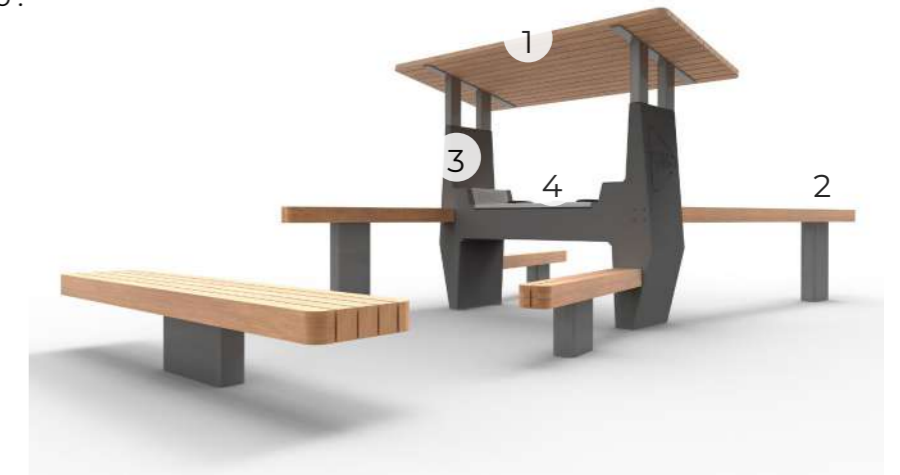

1. Wooden roof element
2. Wooden seating elements
3. Concrete body
4. Resilient DJ interface

Design Models

YA3702GA	Lappset Fono Design edition Model A basic, with a remote interface
----------	--

YA3702GB	Lappset Fono Design edition Model B extended, with a remote interface
----------	---