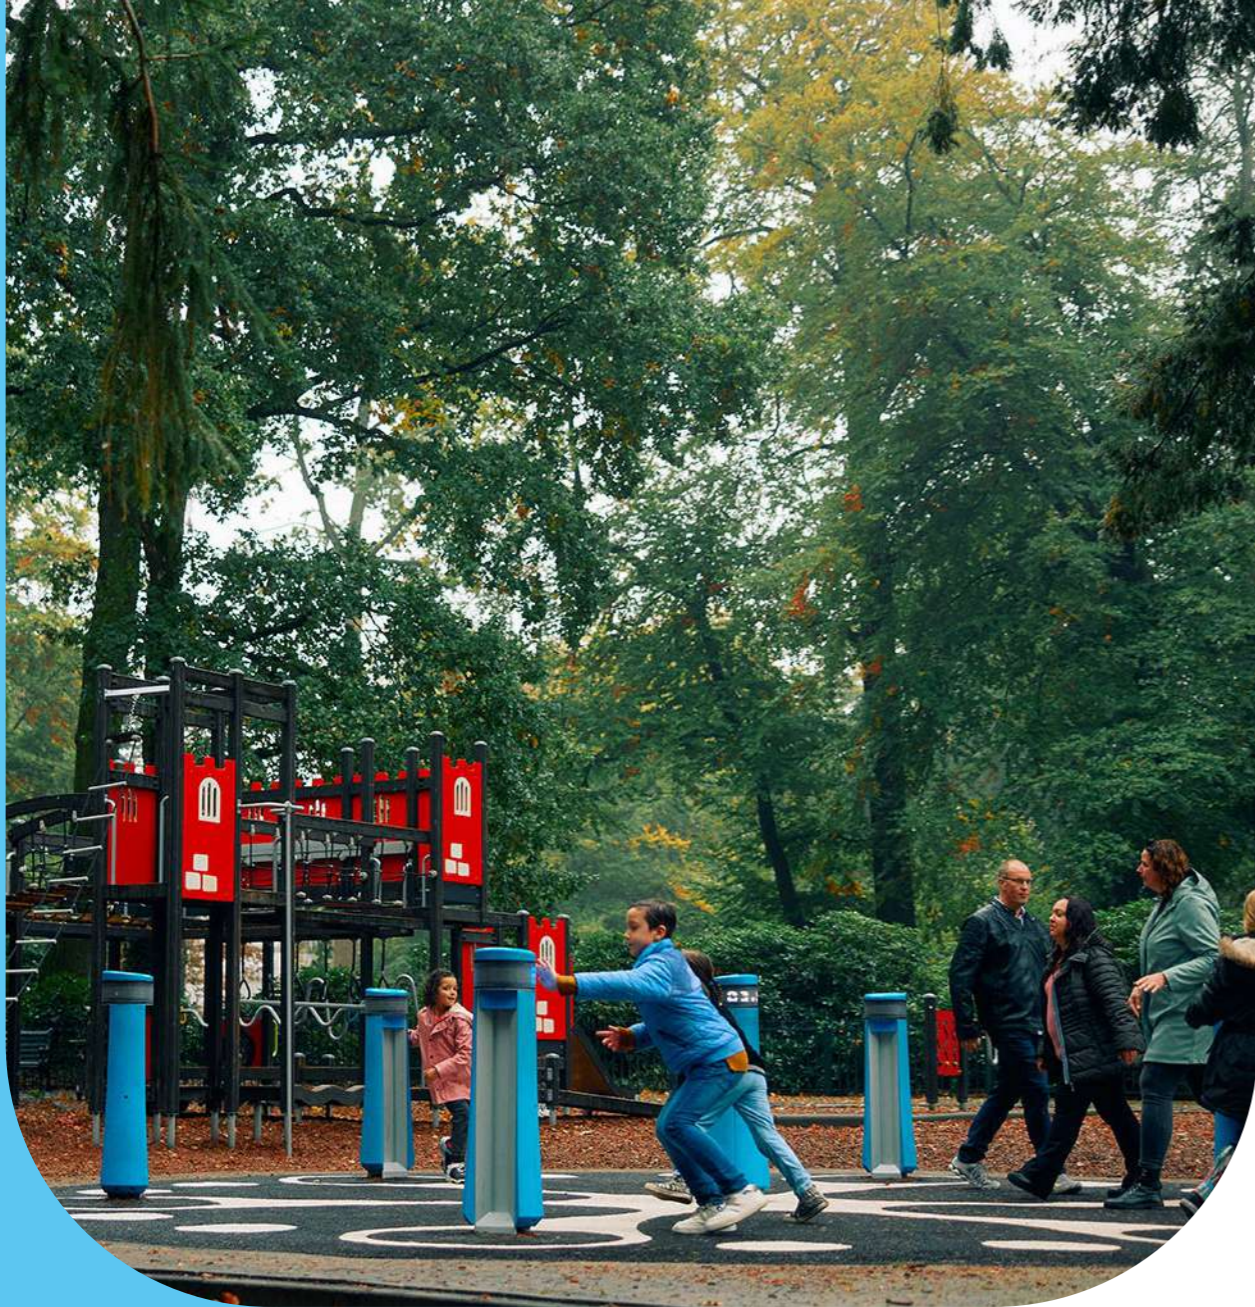

Lappset Memo Interactive play pillars

Here are some key features of the Memo:

- Memo takes educational play to the next level, offering an interactive and stimulating gaming experience for both children and adults.
- Various educational games cater to different learning needs, allowing children to learn while enjoying themselves.
- Seven pillars with 360° LED touch screens provide an immersive playground experience, encouraging hours of entertaining exploration.
- Memo's games not only educate but also promote social skills like teamwork.