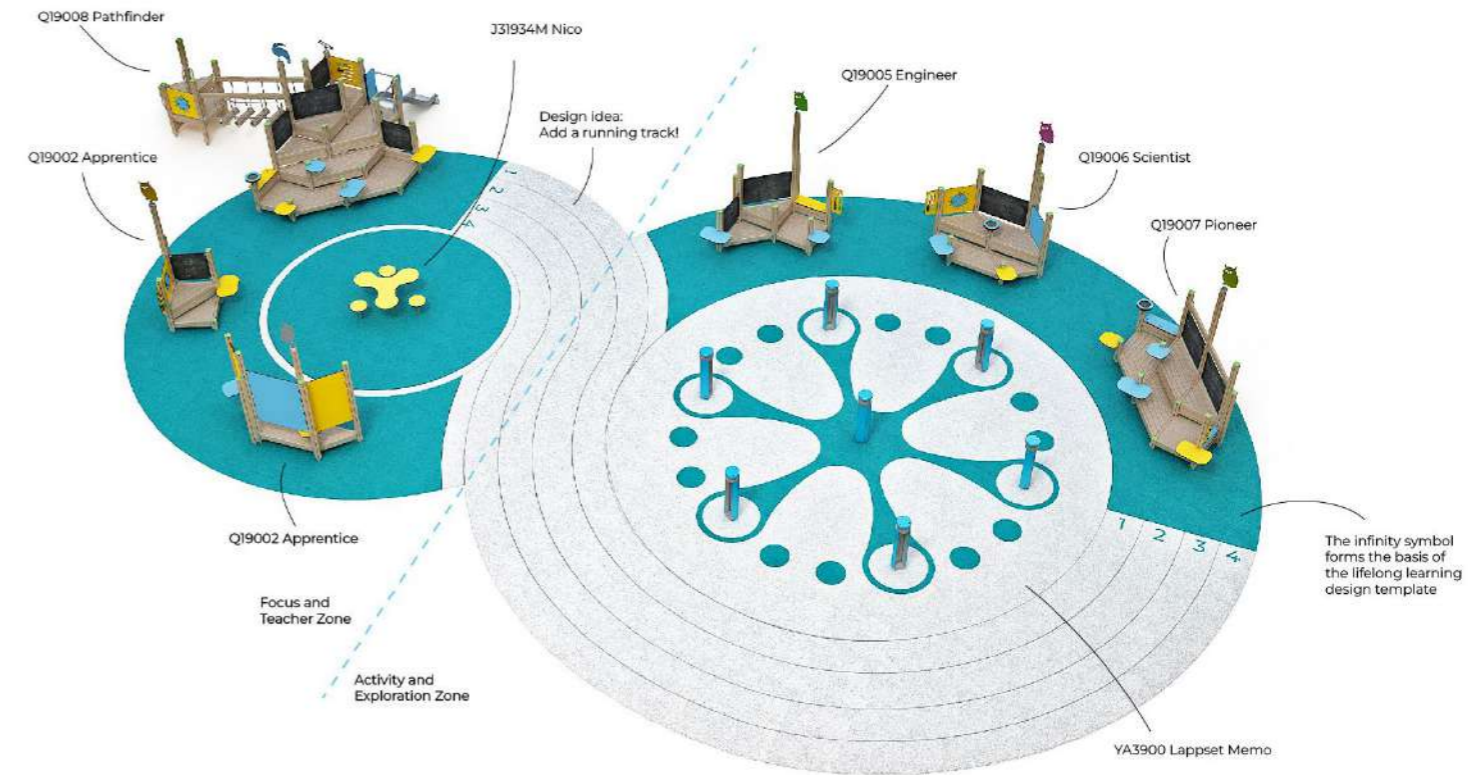

Lifelong Learning Sample Layout Design