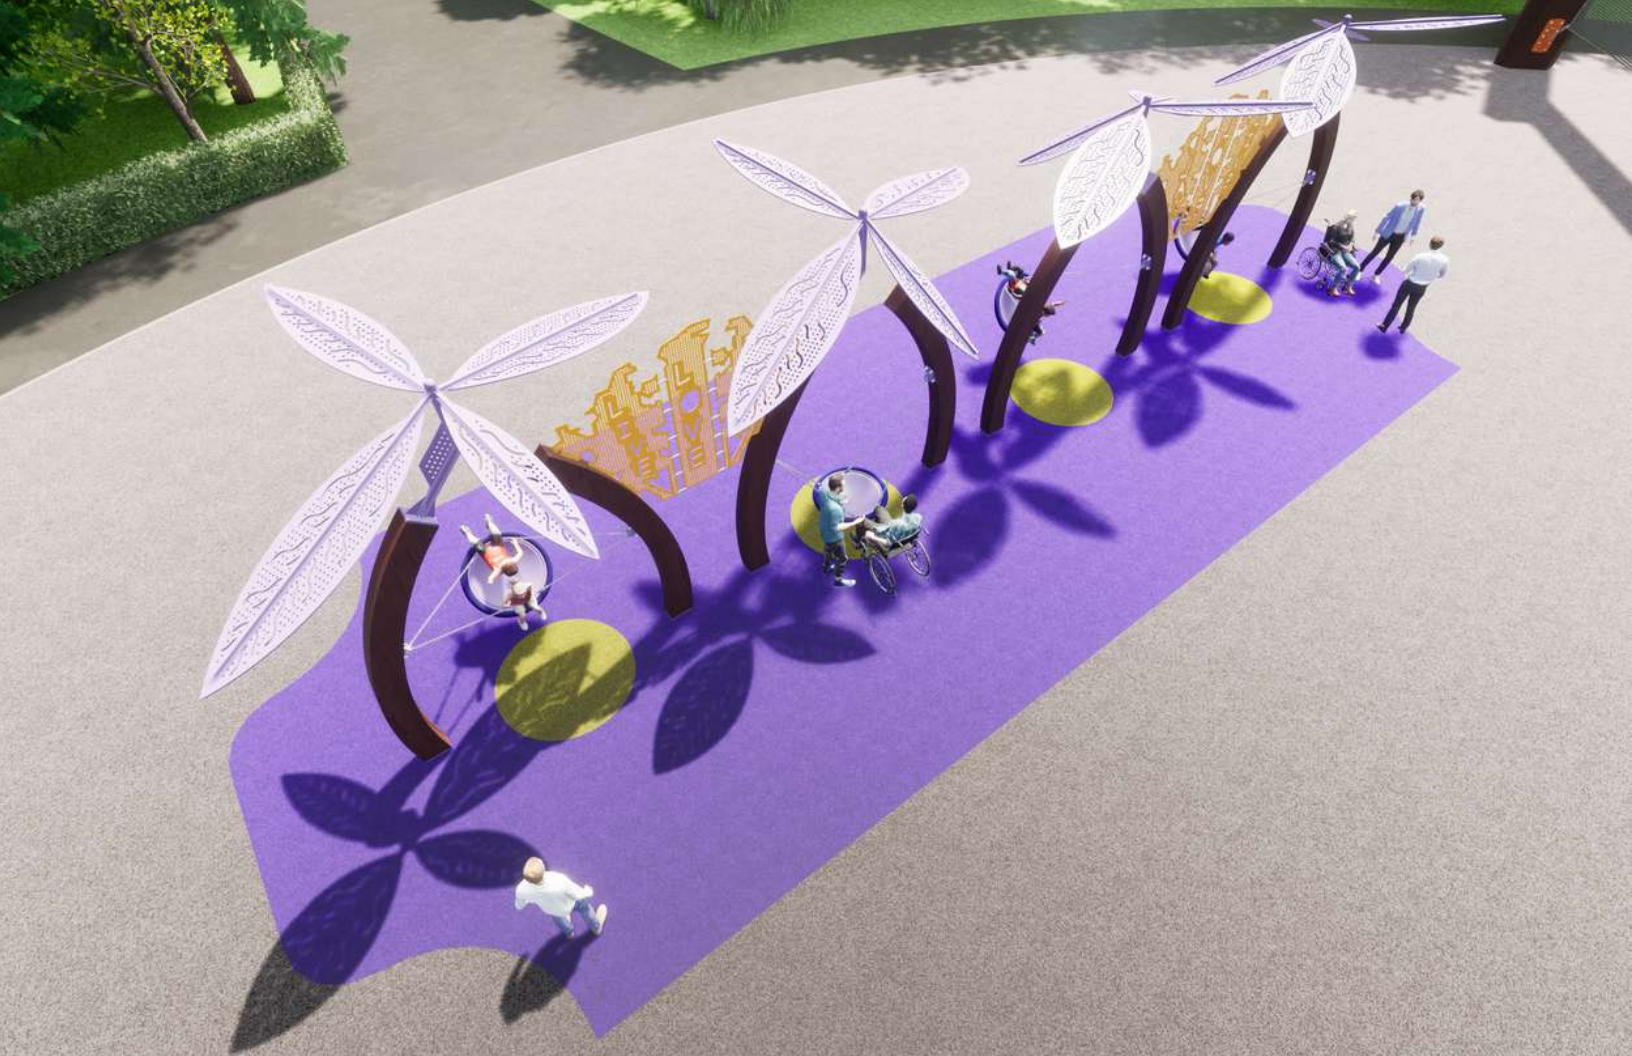

OVNI TRACK RIDE

The Ovni Track Ride is a multi-user and inclusive game that is sure to turn heads and put your park on the map.

Our Famous Biggo Seat

With the implementation of our Biggo seat, we have created a multi-user and inclusive game that is sure to turn heads and put your park on the map. Our Biggo seat is fully accessible and can be used by multiple children at a time. The dish-like seat conjures up shared images of soaring spaceships or flying carpets, all while helping children of all abilities develop their balance and enjoy some well-deserved and well-needed social interaction.