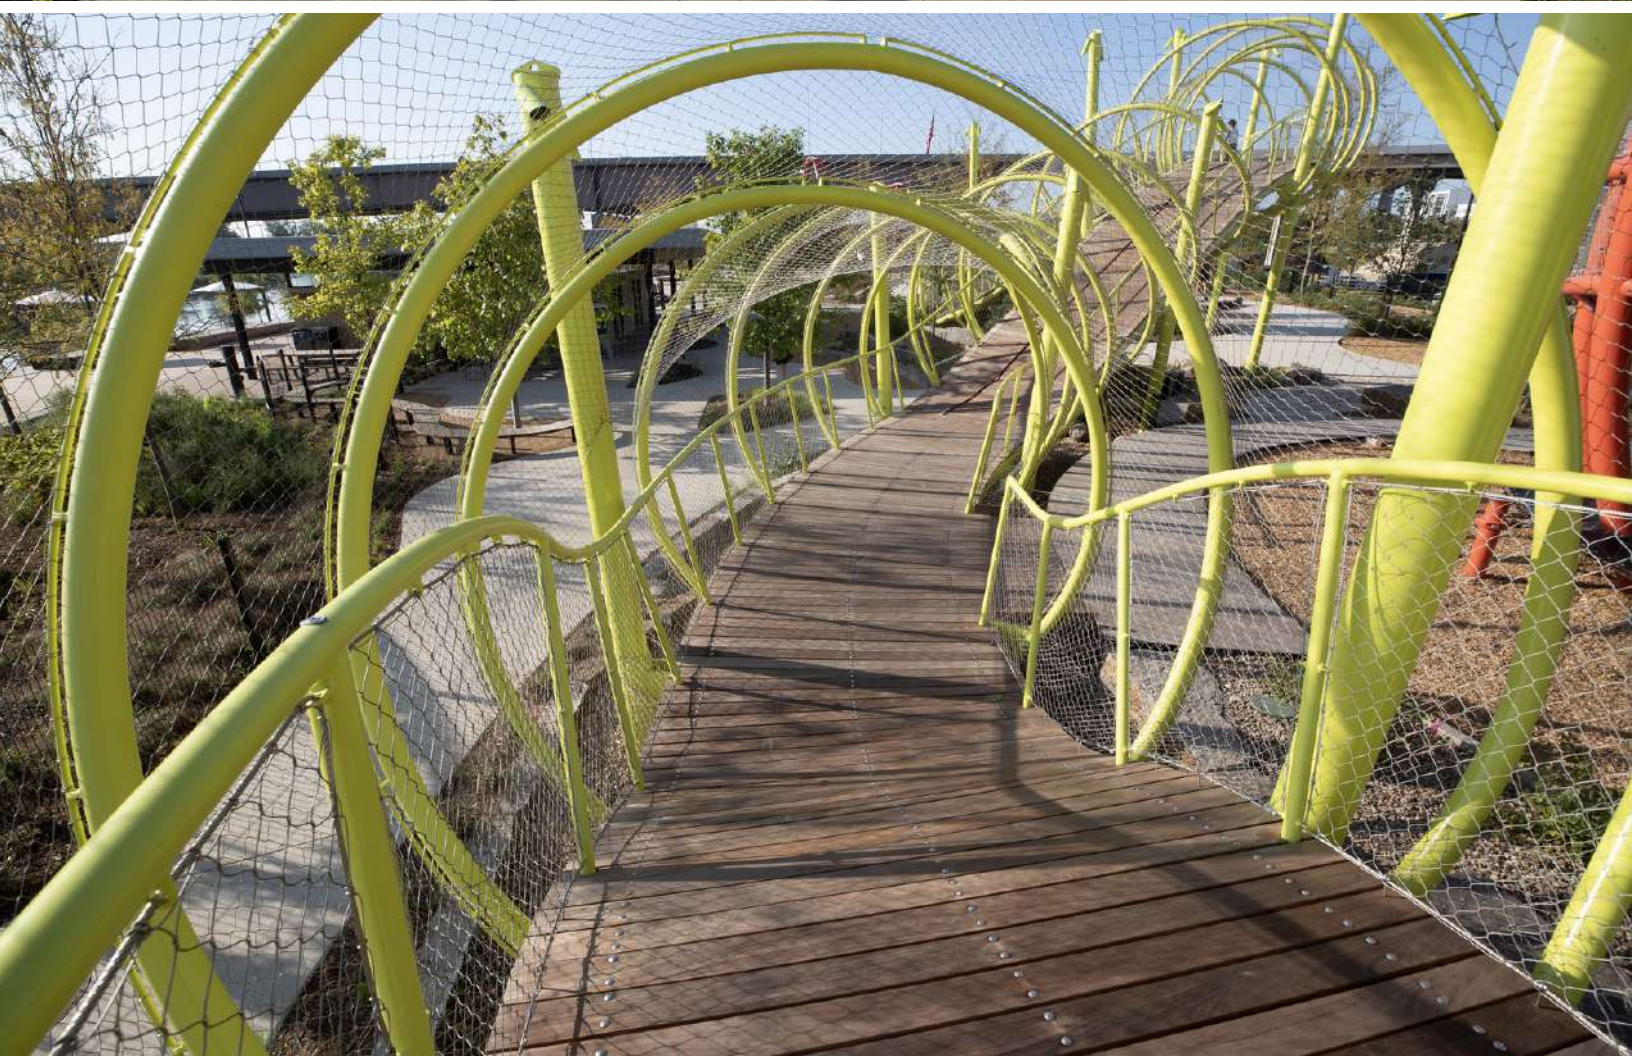

LEWIS AND CLARK LANDING AT THE RIVERFRONT

Community at its Core

Get ready for an immensely fun and interactive play experience for the entire family.

Lewis And Clark Landing at the RiverFront is a vibrant community hub that fosters long-lasting friendships and collaborative play. Bring this magnificent playground to your city and give your community the ultimate play experience.

Built with durability in mind, this playground is equipped with weather-resistant materials, ensuring year-round enjoyment.

THE ULTIMATE PLAY EXPERIENCE

**Dynamo
Exclusive**

Each area is an artistic marvel, uniquely crafted and designed to ignite every child's imagination. All ages and abilities are invited to explore every corner of this seemingly endless world of amusement.

It Comes Alive at Night

The fun doesn't have to stop when the sun goes down! Thanks to the illuminated structures, Lewis And Clark Landing at the RiverFront is filled with well-lit areas for all to enjoy. Lighting is placed strategically to ensure a safe and enchanting adventure under the stars.