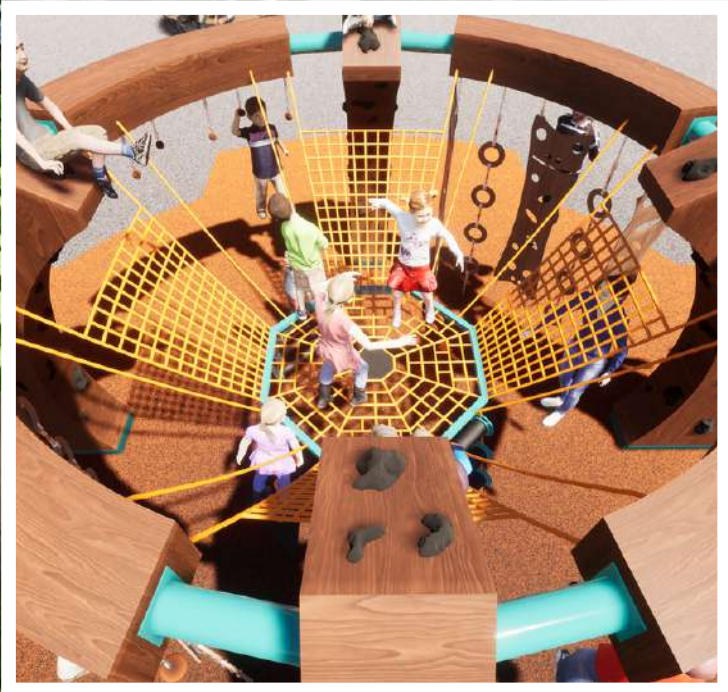

OVNI TRACK RIDE

The Ovni Track Ride is a multi-user and inclusive game that is sure to turn heads and put your park on the map.

Our Famous Biggo Seat

With the implementation of our Biggo seat, we have created a multi-user and inclusive game that is sure to turn heads and put your park on the map. Our Biggo seat is fully accessible and can be used by multiple children at a time. The dish-like seat conjures up shared images of soaring spaceships or flying carpets, all while helping children of all abilities develop their balance and enjoy some well-deserved and well-needed social interaction.