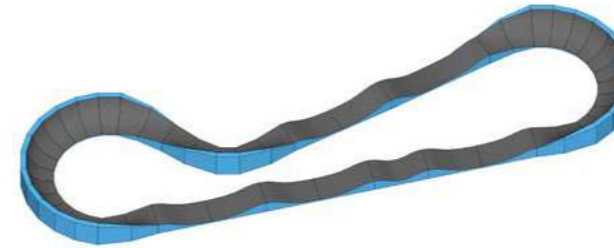

MODULES

MD	MDD	MEDX	MESX	MSDX	MSSX	MP15	MF
12	0	3	3	3	3	15	0
TOTAL PIECES:							39

TRANSPORT AND ASSEMBLY

Rhomboid

CSK-03-5004

DETAILS

TRACK LENGTH: 50.0 m / 164 ft
 TRACK AREA: 216.72 m² / 2333 ft²
 AREA INCLUDING BUFFER ZONE: 317.3 m² / 3415 ft²
 USER CAPACITY: AT LEAST 10 TO 17 (VARIES BY USER AGE)

MODULES

MD	MDD	MEDX	MESX	MSDX	MSSX	MP15	MF
12	0	4	4	4	4	12	0
TOTAL PIECES:							40

TRANSPORT AND ASSEMBLY

Enigma

CSK-03-5005

DETAILS

TRACK LENGTH: 51.0 m / 167 ft
 TRACK AREA: 137.90 m² / 1475 ft²
 AREA INCLUDING BUFFER ZONE: 232.45 m² / 2502 ft²
 USER CAPACITY: AT LEAST 10 TO 17 (VARIES BY USER AGE)

MODULES

MD	MDD	MEDX	MESX	MSDX	MSSX	MP15	MF
10	1	3	3	3	3	23	0
TOTAL PIECES:							46

TRANSPORT AND ASSEMBLY

Starburst

CSK-03-5006

DETAILS

TRACK LENGTH: 60 m / 197 ft
 TRACK AREA: 370 m² / 3983 ft²
 AREA INCLUDING BUFFER ZONE: 493.3 m² / 5310 ft²
 USER CAPACITY: AT LEAST 15 TO 20 (VARIES BY USER AGE)