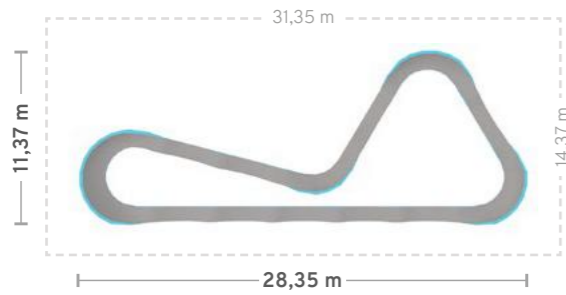

MODULES

MD	MDD	MEDX	MESX	MSDX	MSSX	MP15	MF
10	1	3	3	3	3	23	0
TOTAL PIECES:							46

TRANSPORT AND ASSEMBLY

Starburst

CSK-03-5006

DETAILS

TRACK LENGTH: 60 m / 197 ft
 TRACK AREA: 370 m² / 3983 ft²
 AREA INCLUDING BUFFER ZONE: 493.3 m² / 5310 ft²
 USER CAPACITY: AT LEAST 15 TO 20 (VARIES BY USER AGE)

MODULES

MD	MDD	MEDX	MESX	MSDX	MSSX	MP15	MF
16	0	6	6	6	6	6	0
TOTAL PIECES:							46

TRANSPORT AND ASSEMBLY

Llanos

CSK-03-5007

DETAILS

TRACK LENGTH: 70.0 m / 230 ft
TRACK AREA: 322.34 m² / 3473 ft²
AREA INCLUDING BUFFER ZONE: 448.3 m² / 4825 ft²
SUSER CAPACITY: AT LEAST 14 TO 23 (VARIES BY USER AGE)

MODULES

MD	MDD	MEDX	MESX	MSDX	MSSX	MP15	MF
18	0	4	4	4	4	22	2

TOTAL PIECES: **58**

TRANSPORT AND ASSEMBLY

Explore

CSK-03-5009

DETAILS

TRACK LENGTH: 86.0 m / 282 ft
TRACK AREA: 376.6 m² / 4054 ft²
AREA INCLUDING BUFFER ZONE: 508.3 m² / 5471 ft²
USER CAPACITY: AT LEAST 17 TO 28 (VARIES BY USER AGE)