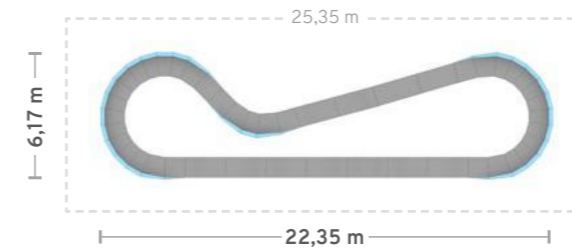

TRANSPORT AND ASSEMBLY

The Big Easy

CSK-03-5002

DETAILS

TRACK LENGTH: 45.2 m / 148 ft

TRACK AREA: 122.1 m² / 1314 ft²

AREA INCLUDING BUFFER ZONE: 210.15 m² / 2262 ft²

USER CAPACITY: AT LEAST 9 TO 15 (VARIES BY USER AGE)

MODULES

MD	MDD	MEDX	MESX	MSDX	MSSX	MP15	MF
12	0	3	3	3	3	15	0
TOTAL PIECES:							39

TRANSPORT AND ASSEMBLY

Rhomboid

CSK-03-5004

DETAILS

TRACK LENGTH: 50.0 m / 164 ft
 TRACK AREA: 216.72 m² / 2333 ft²
 AREA INCLUDING BUFFER ZONE: 317.3 m² / 3415 ft²
 USER CAPACITY: AT LEAST 10 TO 17 (VARIES BY USER AGE)

MODULES

MD	MDD	MEDX	MESX	MSDX	MSSX	MP15	MF
12	0	4	4	4	4	12	0
TOTAL PIECES:							40

TRANSPORT AND ASSEMBLY

Enigma

CSK-03-5005

DETAILS

TRACK LENGTH: 51.0 m / 167 ft
 TRACK AREA: 137.90 m² / 1475 ft²
 AREA INCLUDING BUFFER ZONE: 232.45 m² / 2502 ft²
 USER CAPACITY: AT LEAST 10 TO 17 (VARIES BY USER AGE)

MODULES

MD	MDD	MEDX	MESX	MSDX	MSSX	MP15	MF
10	1	3	3	3	3	23	0
TOTAL PIECES:							46

TRANSPORT AND ASSEMBLY

Starburst

CSK-03-5006

DETAILS

TRACK LENGTH: 60 m / 197 ft
 TRACK AREA: 370 m² / 3983 ft²
 AREA INCLUDING BUFFER ZONE: 493.3 m² / 5310 ft²
 USER CAPACITY: AT LEAST 15 TO 20 (VARIES BY USER AGE)