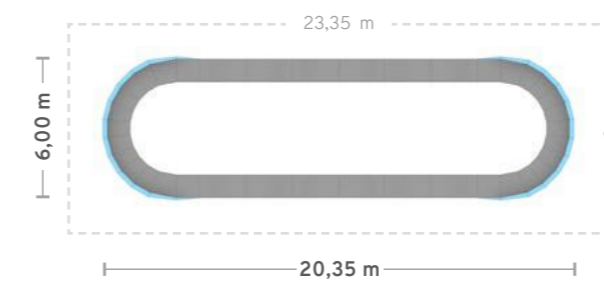

TRACK LENGTH: 36.2 m / 119 ft

TRACK AREA: 98.1 m² / 1056 ft²

AREA INCLUDING BUFFER ZONE: 174.15 m² / 1875 ft²

USER CAPACITY: AT LEAST 7 TO 12 (VARIES BY USER AGE)

MODULES

MD	MDD	MEDX	MESX	MSDX	MSSX	MP15	MF
8	0	2	2	2	2	18	0
TOTAL PIECES:							34

TRANSPORT AND ASSEMBLY

The Big Easy

CSK-03-5002

DETAILS

TRACK LENGTH: 45.2 m / 148 ft

TRACK AREA: 122.1 m² / 1314 ft²

AREA INCLUDING BUFFER ZONE: 210.15 m² / 2262 ft²

USER CAPACITY: AT LEAST 9 TO 15 (VARIES BY USER AGE)

MODULES

MD	MDD	MEDX	MESX	MSDX	MSSX	MP15	MF
12	0	2	2	2	2	18	0
TOTAL PIECES:							38

TRANSPORT AND ASSEMBLY

Billi

CSK-03-5003

DETAILS

TRACK LENGTH: 46.2 m / 151 ft
 TRACK AREA: 242.47 m² / 2610 ft²
 AREA INCLUDING BUFFER ZONE: 336.3 m² / 3620 ft²
 USER CAPACITY: AT LEAST 9 TO 15 (VARIES BY USER AGE)

MODULES

MD	MDD	MEDX	MESX	MSDX	MSSX	MP15	MF
12	0	3	3	3	3	15	0
TOTAL PIECES:							39

TRANSPORT AND ASSEMBLY

Rhomboid

CSK-03-5004

DETAILS

TRACK LENGTH: 50.0 m / 164 ft
 TRACK AREA: 216.72 m² / 2333 ft²
 AREA INCLUDING BUFFER ZONE: 317.3 m² / 3415 ft²
 USER CAPACITY: AT LEAST 10 TO 17 (VARIES BY USER AGE)