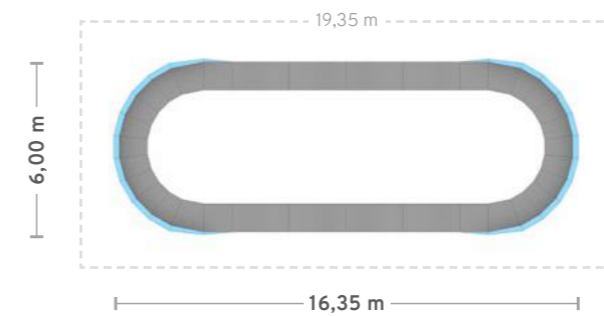

TRACK LENGTH: 36.2 m / 119 ft

TRACK AREA: 98.1 m² / 1056 ft²

AREA INCLUDING BUFFER ZONE: 174.15 m² / 1875 ft²

USER CAPACITY: AT LEAST 7 TO 12 (VARIES BY USER AGE)

MODULES

MD	MDD	MEDX	MESX	MSDX	MSSX	MP15	MF
8	0	2	2	2	2	18	0
TOTAL PIECES:							34

TRANSPORT AND ASSEMBLY

The Big Easy

CSK-03-5002

DETAILS

TRACK LENGTH: 45.2 m / 148 ft

TRACK AREA: 122.1 m² / 1314 ft²

AREA INCLUDING BUFFER ZONE: 210.15 m² / 2262 ft²

USER CAPACITY: AT LEAST 9 TO 15 (VARIES BY USER AGE)

MODULES

MD	MDD	MEDX	MESX	MSDX	MSSX	MP15	MF
12	0	2	2	2	2	18	0
TOTAL PIECES:							38

TRANSPORT AND ASSEMBLY

Billi

CSK-03-5003

DETAILS

TRACK LENGTH: 46.2 m / 151 ft
 TRACK AREA: 242.47 m² / 2610 ft²
 AREA INCLUDING BUFFER ZONE: 336.3 m² / 3620 ft²
 USER CAPACITY: AT LEAST 9 TO 15 (VARIES BY USER AGE)

MODULES

MD	MDD	MEDX	MESX	MSDX	MSSX	MP15	MF
12	0	3	3	3	3	15	0
TOTAL PIECES:							39

TRANSPORT AND ASSEMBLY

Rhomboid

CSK-03-5004

DETAILS

TRACK LENGTH: 50.0 m / 164 ft
 TRACK AREA: 216.72 m² / 2333 ft²
 AREA INCLUDING BUFFER ZONE: 317.3 m² / 3415 ft²
 USER CAPACITY: AT LEAST 10 TO 17 (VARIES BY USER AGE)