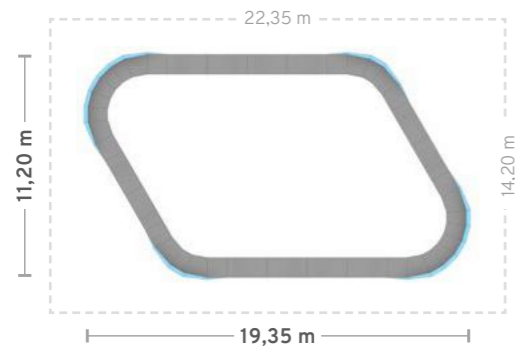

TRACK LENGTH: 36.2 m / 119 ft

TRACK AREA: 98.1 m² / 1056 ft²

AREA INCLUDING BUFFER ZONE: 174.15 m² / 1875 ft²

USER CAPACITY: AT LEAST 7 TO 12 (VARIES BY USER AGE)

MODULES

MD	MDD	MEDX	MESX	MSDX	MSSX	MP15	MF
8	0	2	2	2	2	18	0
TOTAL PIECES:							34

TRANSPORT AND ASSEMBLY

The Big Easy

CSK-03-5002

DETAILS

TRACK LENGTH: 45.2 m / 148 ft

TRACK AREA: 122.1 m² / 1314 ft²

AREA INCLUDING BUFFER ZONE: 210.15 m² / 2262 ft²

USER CAPACITY: AT LEAST 9 TO 15 (VARIES BY USER AGE)

MODULES

MD	MDD	MEDX	MESX	MSDX	MSSX	MP15	MF
12	0	3	3	3	3	15	0
TOTAL PIECES:							39

TRANSPORT AND ASSEMBLY

Rhomboid

CSK-03-5004

DETAILS

TRACK LENGTH: 50.0 m / 164 ft
 TRACK AREA: 216.72 m² / 2333 ft²
 AREA INCLUDING BUFFER ZONE: 317.3 m² / 3415 ft²
 USER CAPACITY: AT LEAST 10 TO 17 (VARIES BY USER AGE)

MODULES

MD	MDD	MEDX	MESX	MSDX	MSSX	MP15	MF
12	0	4	4	4	4	12	0
TOTAL PIECES:							40

TRANSPORT AND ASSEMBLY

Enigma

CSK-03-5005

DETAILS

TRACK LENGTH: 51.0 m / 167 ft
 TRACK AREA: 137.90 m² / 1475 ft²
 AREA INCLUDING BUFFER ZONE: 232.45 m² / 2502 ft²
 USER CAPACITY: AT LEAST 10 TO 17 (VARIES BY USER AGE)