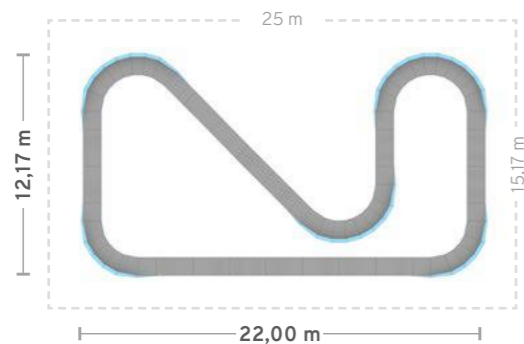

MODULES

MD	MDD	MEDX	MESX	MSDX	MSSX	MP15	MF
18	0	4	4	4	4	22	2

TOTAL PIECES: **58**

TRANSPORT AND ASSEMBLY

Explore

CSK-03-5009

DETAILS

TRACK LENGTH: 86.0 m / 282 ft
TRACK AREA: 376.6 m² / 4054 ft²
AREA INCLUDING BUFFER ZONE: 508.3 m² / 5471 ft²
USER CAPACITY: AT LEAST 17 TO 28 (VARIES BY USER AGE)

MODULES

MD	MDD	MEDX	MESX	MSDX	MSSX	MP15	MF
19	9	6	6	6	6	30	4

TOTAL PIECES: **77**

TRANSPORT AND ASSEMBLY

Alps

CSK-03-5008

DETAILS

TRACK LENGTH: 72 m / 236 ft
TRACK AREA: 267.74 m² / 2882 ft²
AREA INCLUDING BUFFER ZONE: 379.25 m² / 4082 ft²
USER CAPACITY: AT LEAST 14 TO 24 (VARIES BY USER AGE)

MODULES

MD	MDD	MEDX	MESX	MSDX	MSSX	MP15	MF
12	4	5	5	5	5	27	1

TOTAL PIECES: **64**

TRANSPORT AND ASSEMBLY

Cookie

CSK-03-5010

DETAILS

TRACK LENGTH: 96.0 m / 315 ft
TRACK AREA: 354.72 m² / 3818 ft²
AREA INCLUDING BUFFER ZONE: 478.2 m² / 5147 ft²
USER CAPACITY: AT LEAST 19 TO 32 (VARIES BY USER AGE)